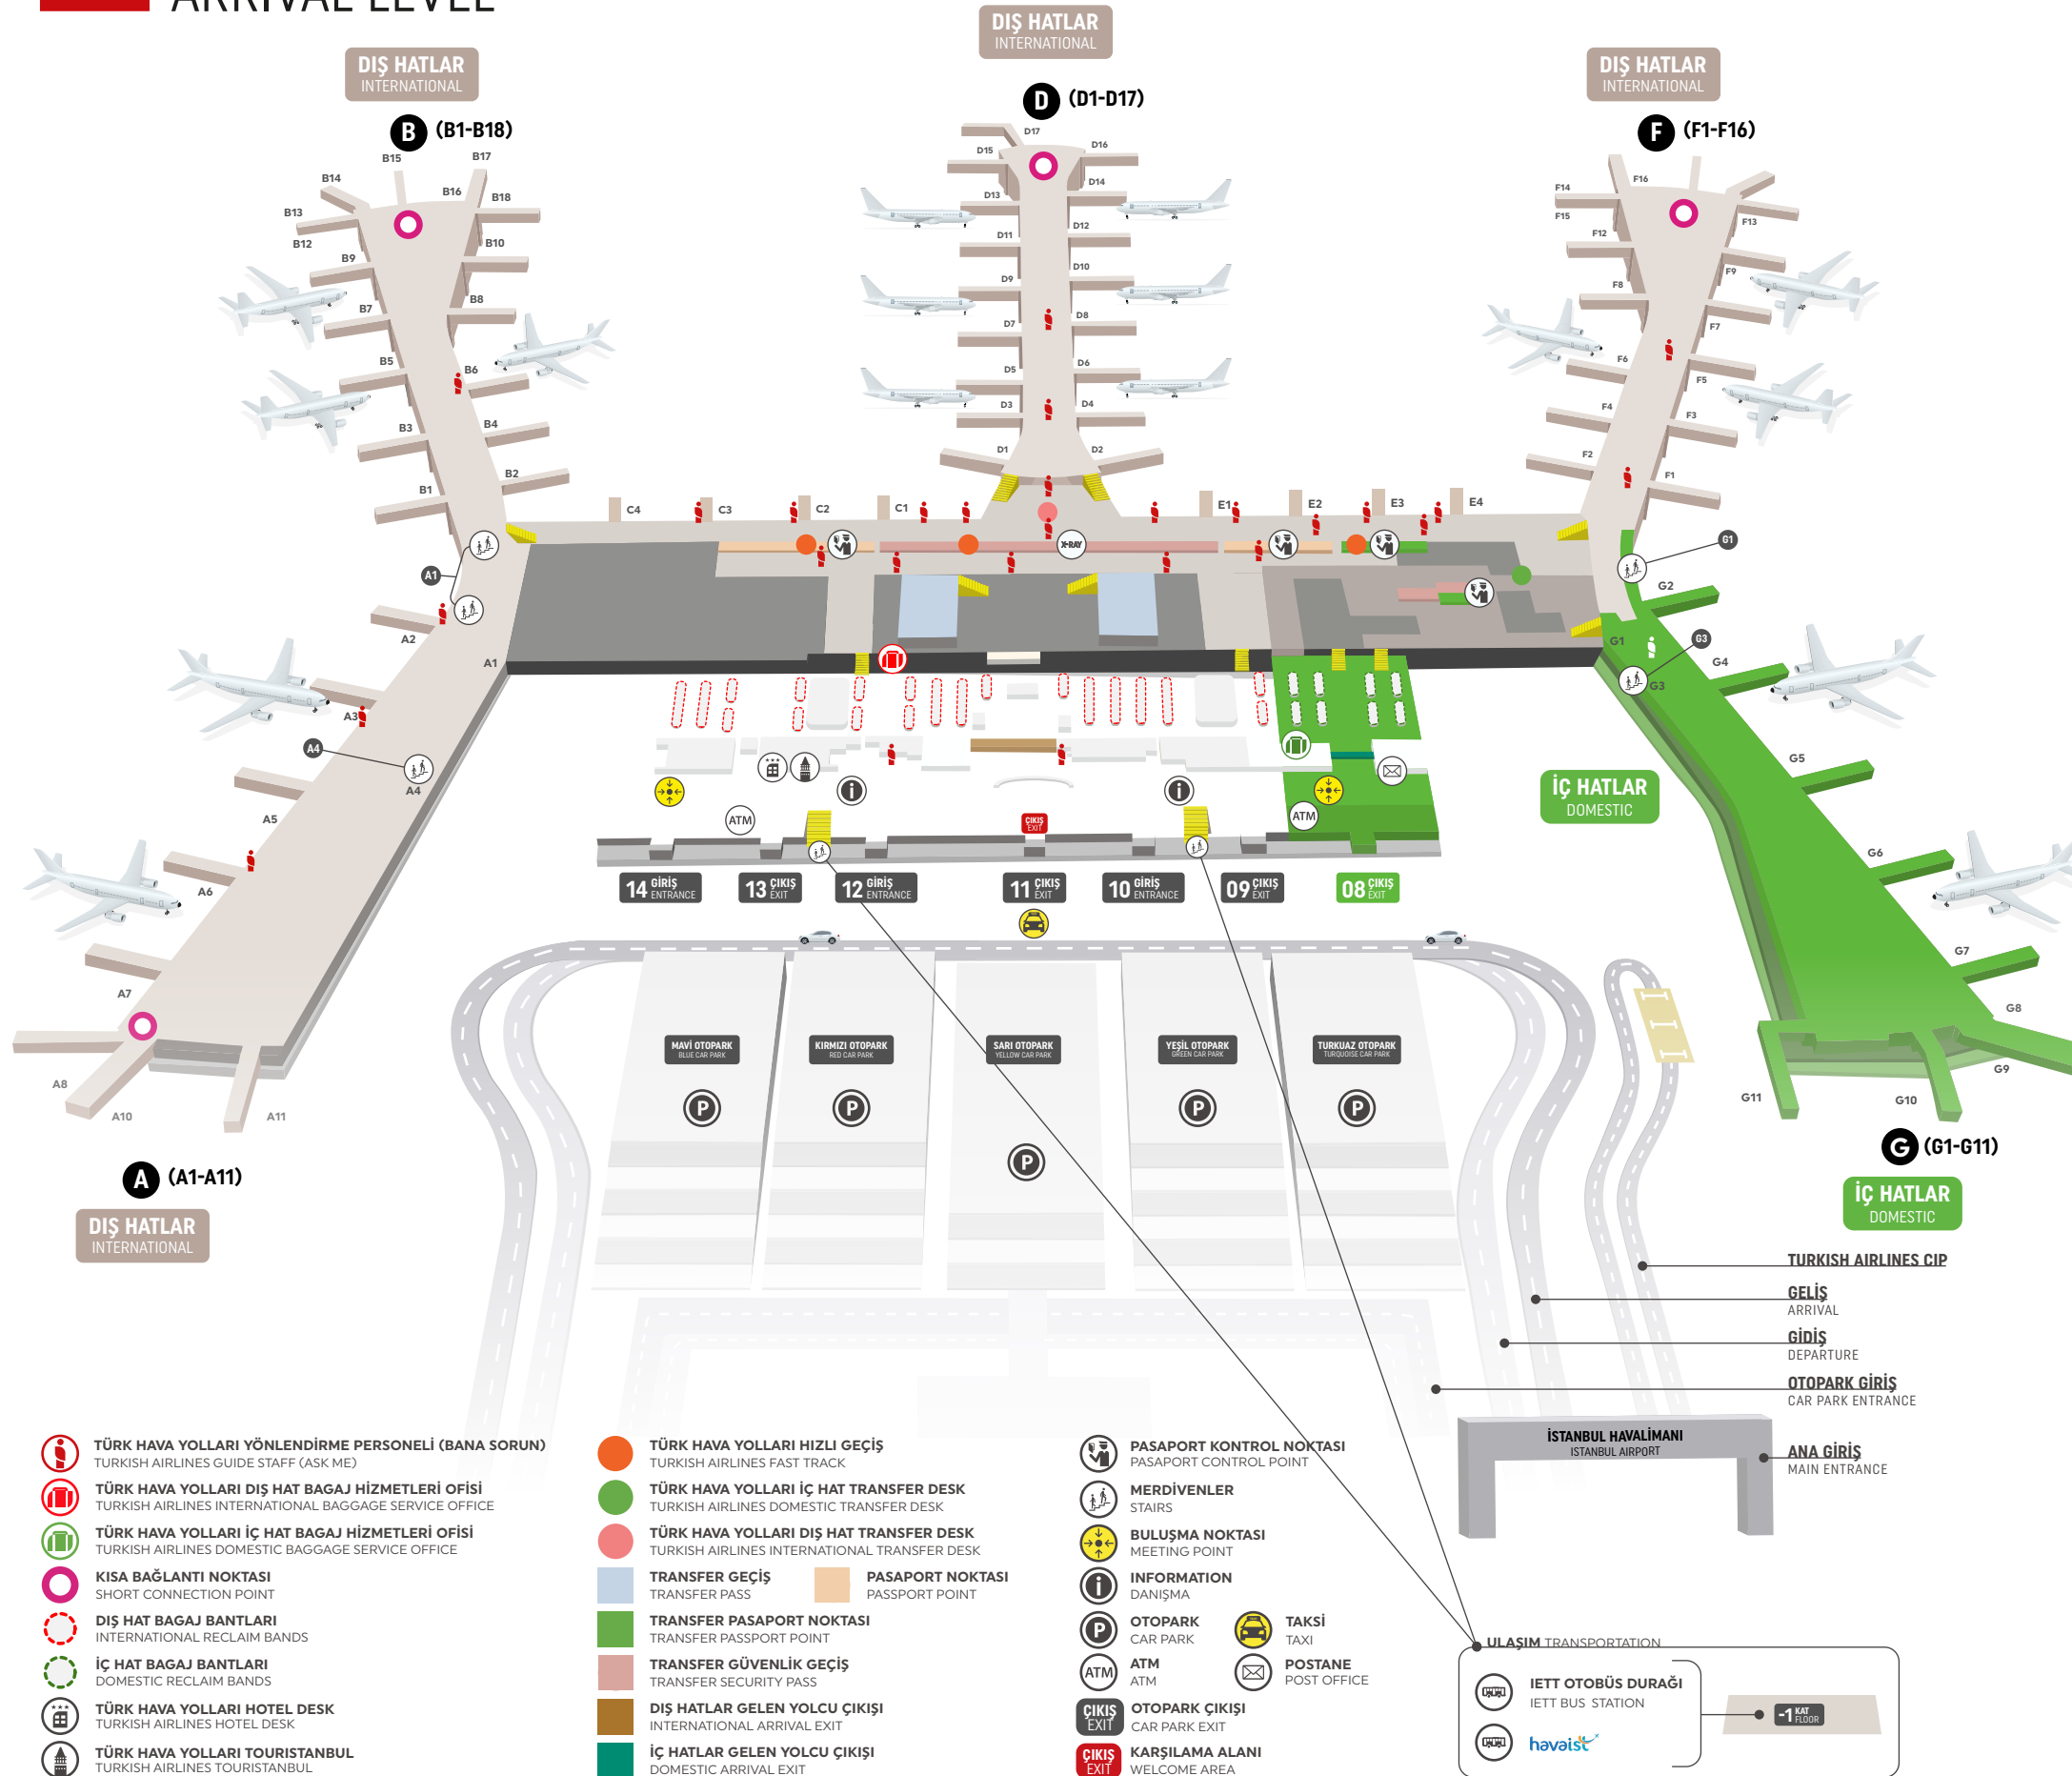

GELEN YOLCU KATI

ARRIVAL LEVEL

- TÜRK HAVA YOLLARI YÖNLENDİRME PERSONELİ (BANA SORUN)
  TURKISH AIRLINES GUIDE STAFF (ASK ME)
- TÜRK HAVA YOLLARI DIŞ HAT BAGAJ HİZMETLERİ OFİSİ
  TURKISH AIRLINES INTERNATIONAL BAGGAGE SERVICE OFFICE
- TÜRK HAVA YOLLARI İÇ HAT BAGAJ HİZMETLERİ OFİSİ
  TURKISH AIRLINES DOMESTIC BAGGAGE SERVICE OFFICE
- KISA BAĞLANTI NOKTASI
  SHORT CONNECTION POINT
- DIŞ HAT BAGAJ BANTLARI
  INTERNATIONAL RECLAIM BANDS
- İÇ HAT BAGAJ BANTLARI
  DOMESTIC RECLAIM BANDS
- TÜRK HAVA YOLLARI HOTEL DESK
  TURKISH AIRLINES HOTEL DESK
- TÜRK HAVA YOLLARI TOURİSTANBUL
  TURKISH AIRLINES TOURİSTANBUL

- TÜRK HAVA YOLLARI HIZLI GEÇİŞ
  TURKISH AIRLINES FAST TRACK
- TÜRK HAVA YOLLARI İÇ HAT TRANSFER DESK
  TURKISH AIRLINES DOMESTIC TRANSFER DESK
- TÜRK HAVA YOLLARI DIŞ HAT TRANSFER DESK
  TURKISH AIRLINES INTERNATIONAL TRANSFER DESK
- TRANSFER GEÇİŞ
  TRANSFER PASS
- PASAPORT NOKTASI
  PASAPORT POINT
- TRANSFER PASAPORT NOKTASI
  TRANSFER PASAPORT POINT
- TRANSFER GÜVENLİK GEÇİŞ
  TRANSFER SECURITY PASS
- DIŞ HATLAR GELEN YOLCU ÇIKIŞI
  INTERNATIONAL ARRIVAL EXIT
- İÇ HATLAR GELEN YOLCU ÇIKIŞI
  DOMESTIC ARRIVAL EXIT

- PASAPORT KONTROL NOKTASI
  PASAPORT CONTROL POINT
- MERDİVENLER
  STAIRS
- BULUŞMA NOKTASI
  MEETING POINT
- INFORMATION
  DANIŞMA
- OTOPARK
  CAR PARK
- TAKSİ
  TAXI
- ATM
  ATM
- POSTANE
  POST OFFICE
- OTOPARK ÇIKIŞI
  CAR PARK EXIT
- KARŞILAMA ALANI
  WELCOME AREA

- İETT OTOBÜS DURAĞI
  İETT BUS STATION
- havaist
- -1 KAT
  FLOOR

Istanbul Airport
www.istanbulhavalimani.com

TERMINAL REHBERİ

TERMINAL GUIDE

TURKISH AIRLINES

A STAR ALLIANCE MEMBER

Istanbul Airport
www.istanbulhavalimani.com

İstanbul Havalimani'nı keşfetmek için ziyaret edebilirsiniz.
To discover İstanbul Airport please visit.

TURKISH AIRLINES

A STAR ALLIANCE MEMBER