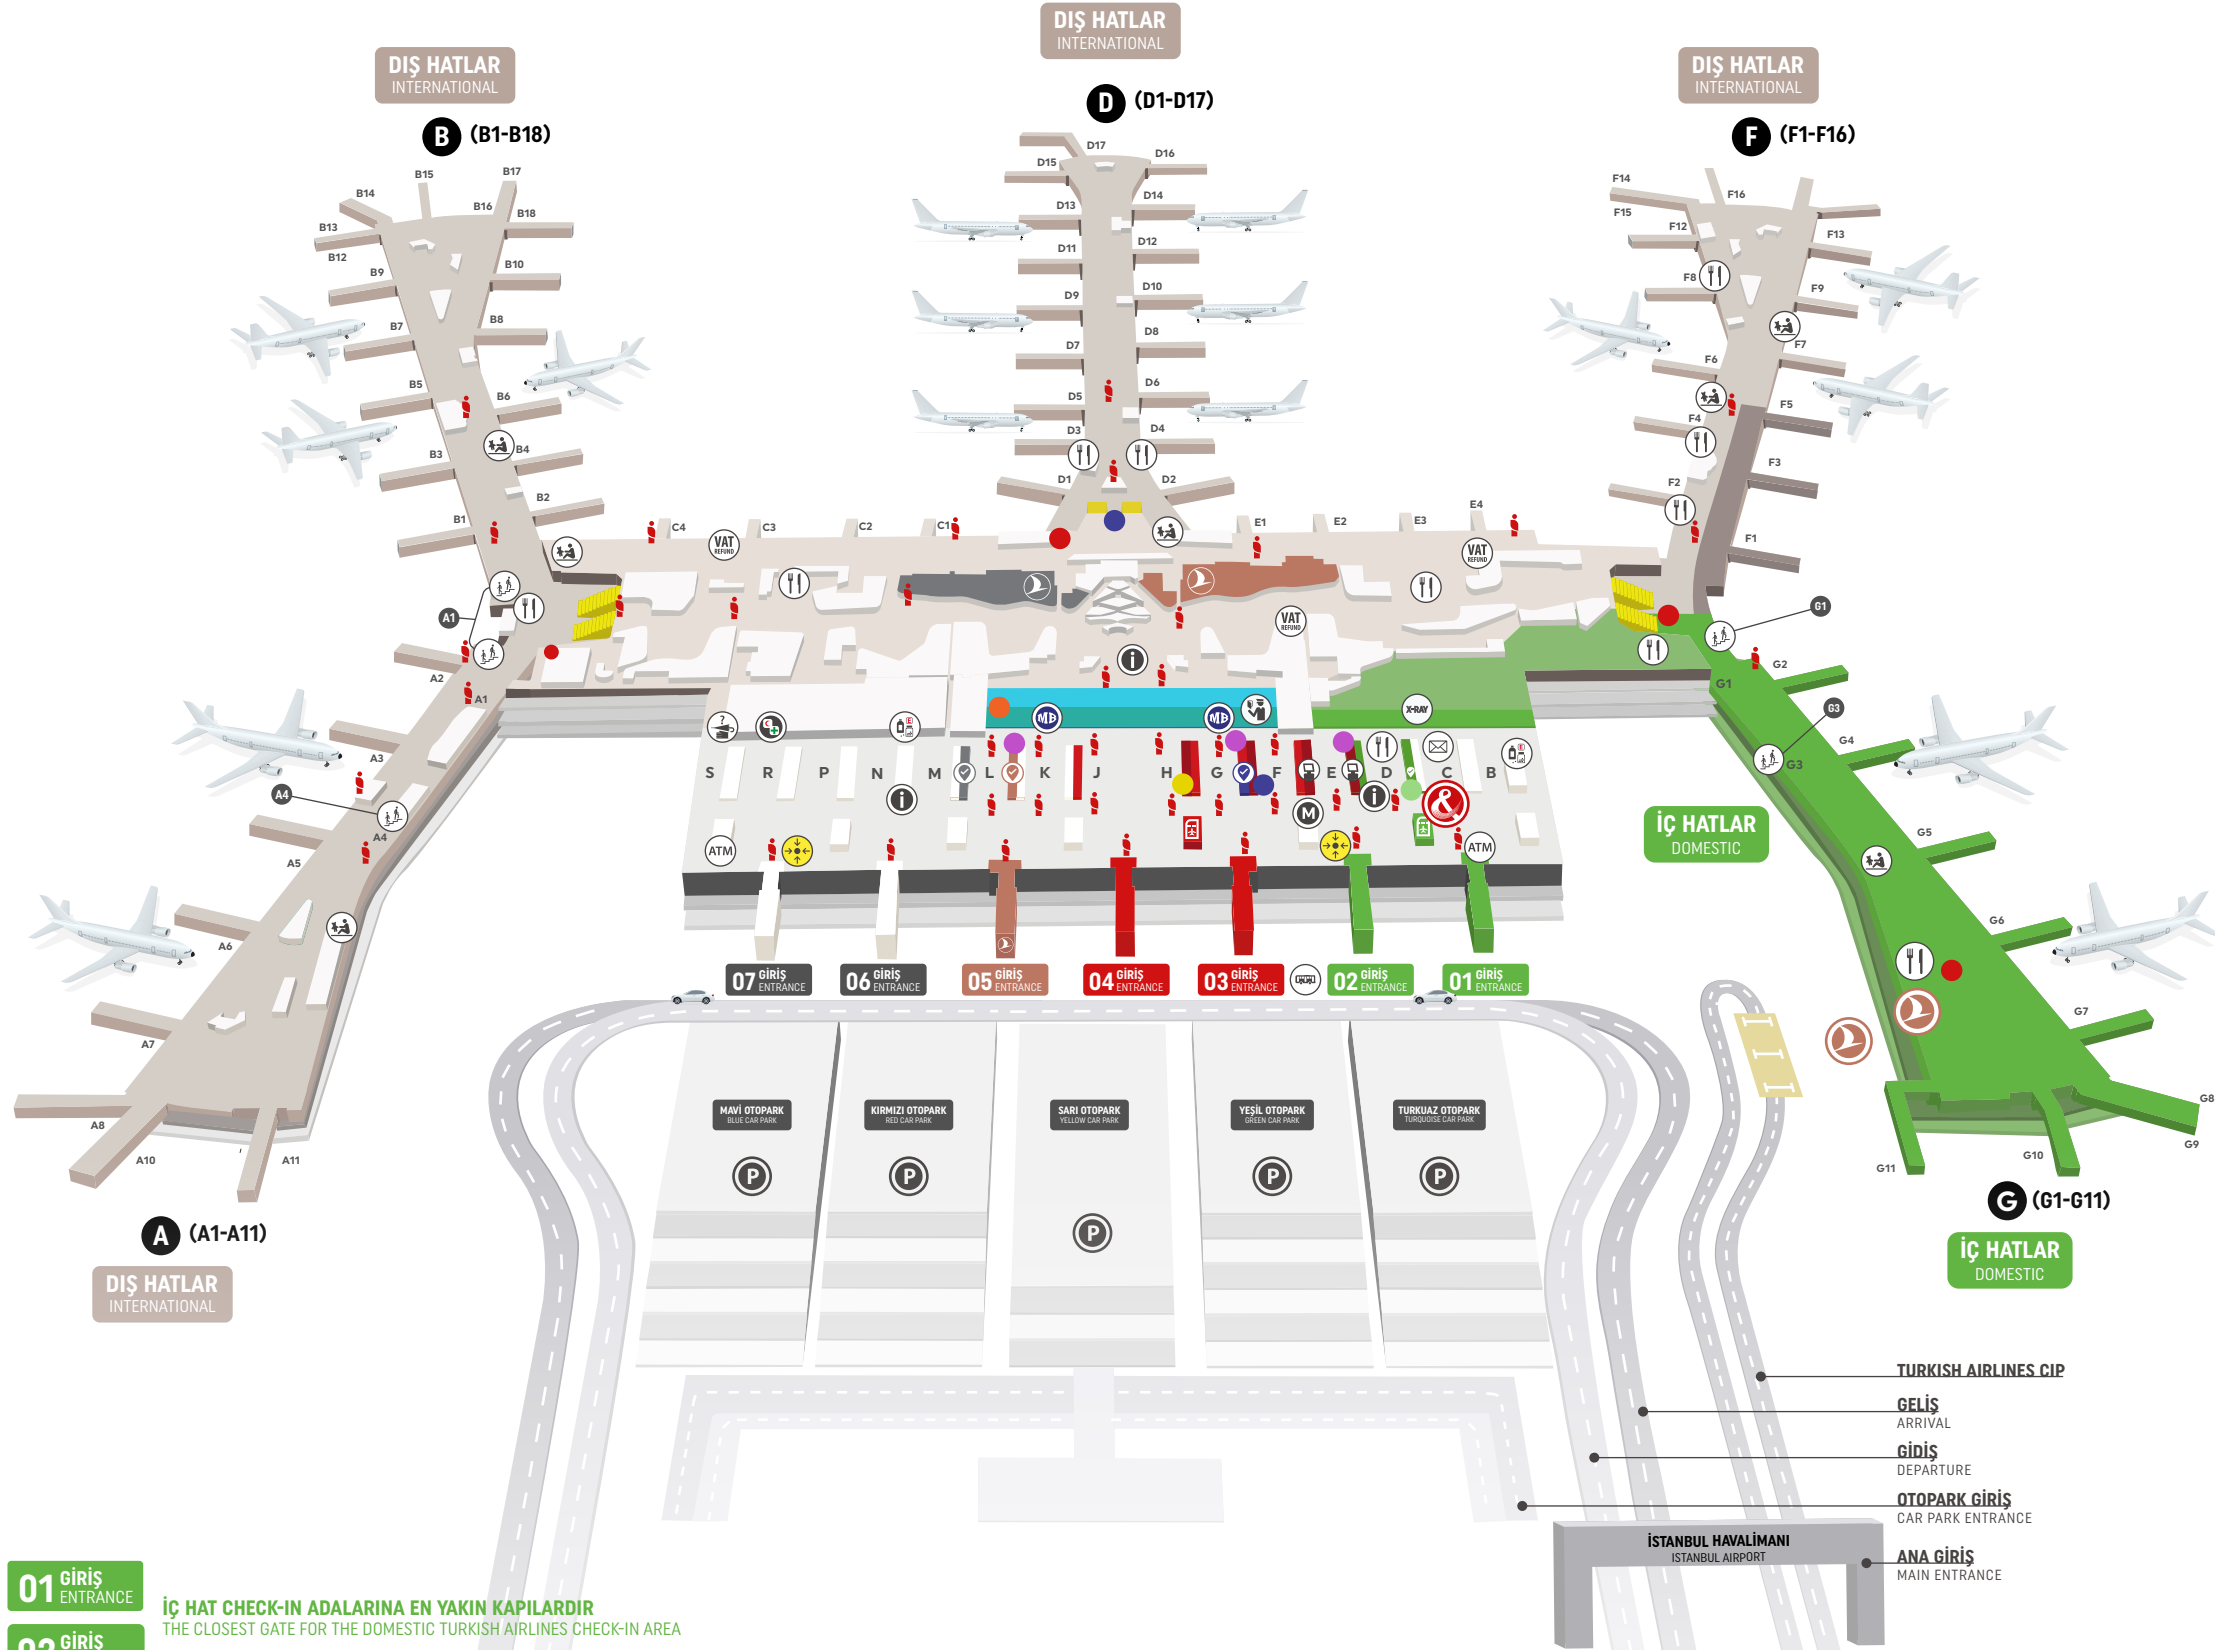

- 01 GİRİŞ**
ENTRANCE
İÇ HAT CHECK-IN ADALARINA EN YAKIN KAPILARDIR
THE CLOSEST GATE FOR THE DOMESTIC TURKISH AIRLINES CHECK-IN AREA
- 02 GİRİŞ**
ENTRANCE
- 03 GİRİŞ**
ENTRANCE
DIŞ HAT CHECK-IN ADALARINA EN YAKIN KAPILARDIR
THE CLOSEST GATES FOR THE INTERNATIONAL TURKISH AIRLINES CHECK-IN AREA
- 04 GİRİŞ**
ENTRANCE
- 05 GİRİŞ**
ENTRANCE
BUSINESS CLASS VE MILES&SMILES ÖNCELİKLİ GİRİŞ KAPISIDIR
PRIORITY ENTRANCE FOR BUSINESS CLASS AND MILES&SMILES PASSENGERS

- PASAPORT KONTROL NOKTASI
PASAPORT CONTROL POINT
- MERDİVENLER
STAIRS
- BULUŞMA NOKTASI
MEETING POINT
- INFORMATION
DANIŞMA
- OTOPARK
CAR PARK
- TAKSİ
TAXI
- ATM
ATM
- POSTANE
POST OFFICE
- OTOPARK ÇIKIŞI
CAR PARK EXIT
- KARŞILAMA ALANI
WELCOME AREA