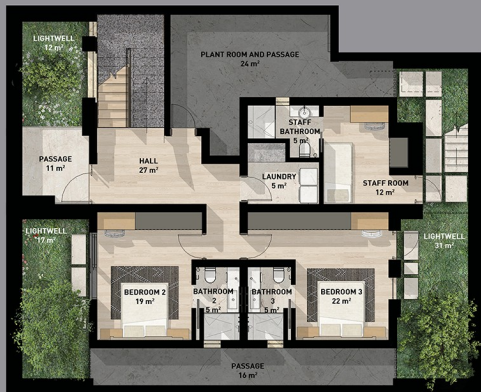

THE RITZ-CARLTON
RESIDENCES

BODRUM

POOL PLANT ROOM 15 m²

Open Terrace Villa B
Basement Floor

Bedroom 2	19 m ²
Bathroom 2	5 m ²
Bedroom 3	22 m ²
Bathroom 3	5 m ²
Staff Room	12 m ²
Staff Bathroom	5 m ²
Laundry	5 m ²
Hall	27 m ²
Total Technical Areas	66 m ²
Total Lightwell	60 m ²
Floor Gross	226 m ²
Total Gross	510 m ²