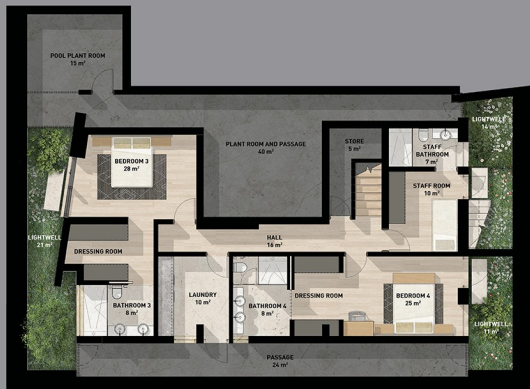

THE RITZ-CARLTON RESIDENCES

BODRUM

Courtyard Villa B Basement Floor

Bedroom 3	28 m ²
Bathroom 3	8 m ²
Bedroom 4	25 m ²
Bathroom 4	8 m ²
Staff Room	10 m ²
Staff Bathroom	7 m ²
Laundry	10 m ²
Hall	16 m ²
Total Technical Areas	84 m ²
Total Lightwell	46 m ²
Floor Gross	242 m²
Total Gross	537 m²