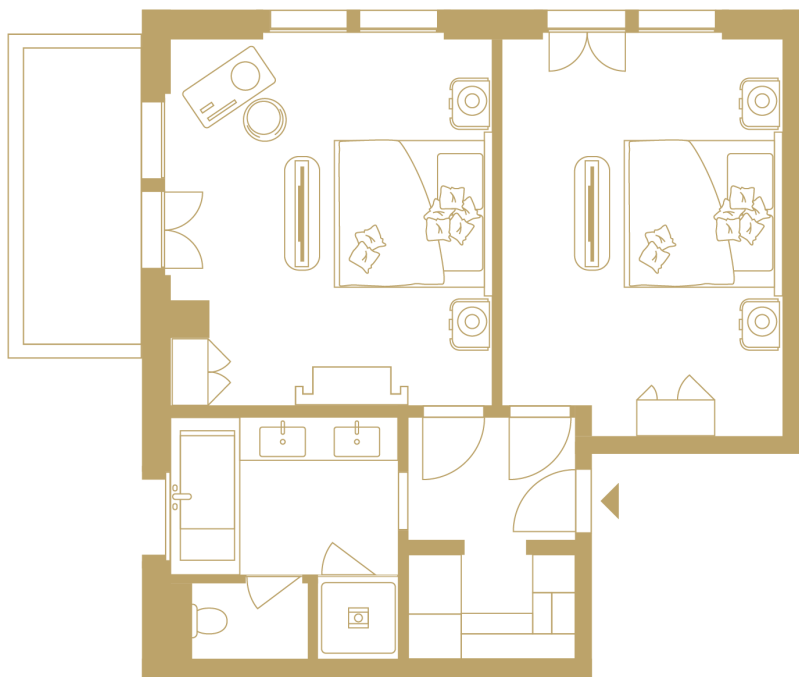

SATIN SUITE - N°4

Our Satin Suites offer the best of the Ultima signature design with two bedrooms. Ideal for families or friends who want to enjoy a stay in a comfortable room, the Satin Suite is the promise of a relaxing and luxurious stay.

With their authentic design and contemporary lines, these suites offer two bedrooms with king size beds, one walk-in wardrobe and one spacious bathroom.

Details: 55m², 1st floor, private balcony, 2 bedrooms with super king size beds, 1 bathroom with bathtub and shower, 1 walk-in dressing, steam fireplace in the master bedroom, wi-fi.

PLAN