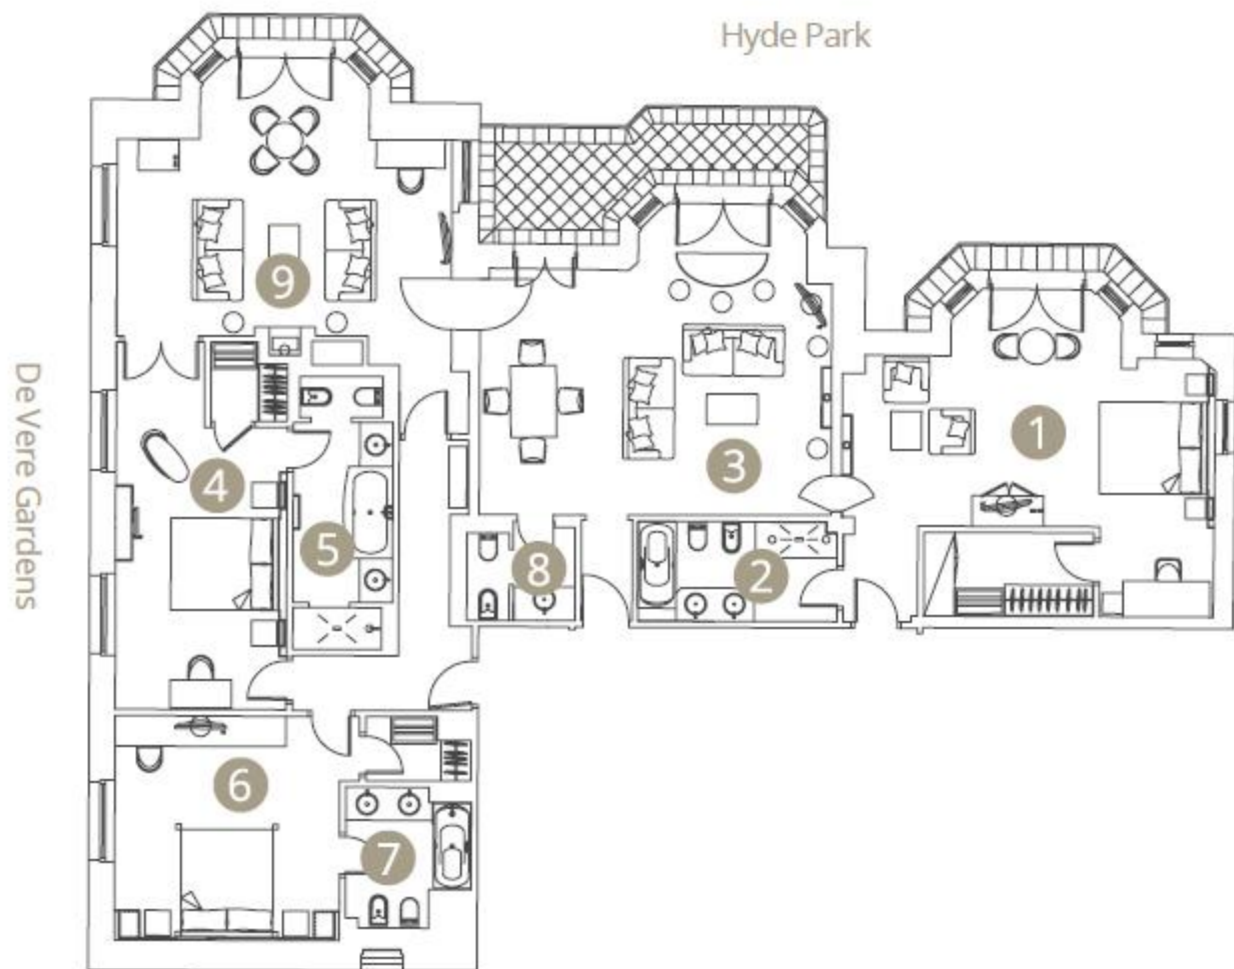

## FLOOR PLAN

- 1 Master bedroom
- 2 Master bathroom
- 3 Living area
- 4 Bedroom
- 5 Bathroom
- 6 Bedroom
- 7 Bathroom
- 8 Bathroom
- 9 Living room

### SIZE

240 sqm / 2,585 sqft

### VIEW

Kensington Gardens and  
Hyde Park

1<sup>st</sup> floor

### MAXIMUM OCCUPANCY

6 + 2