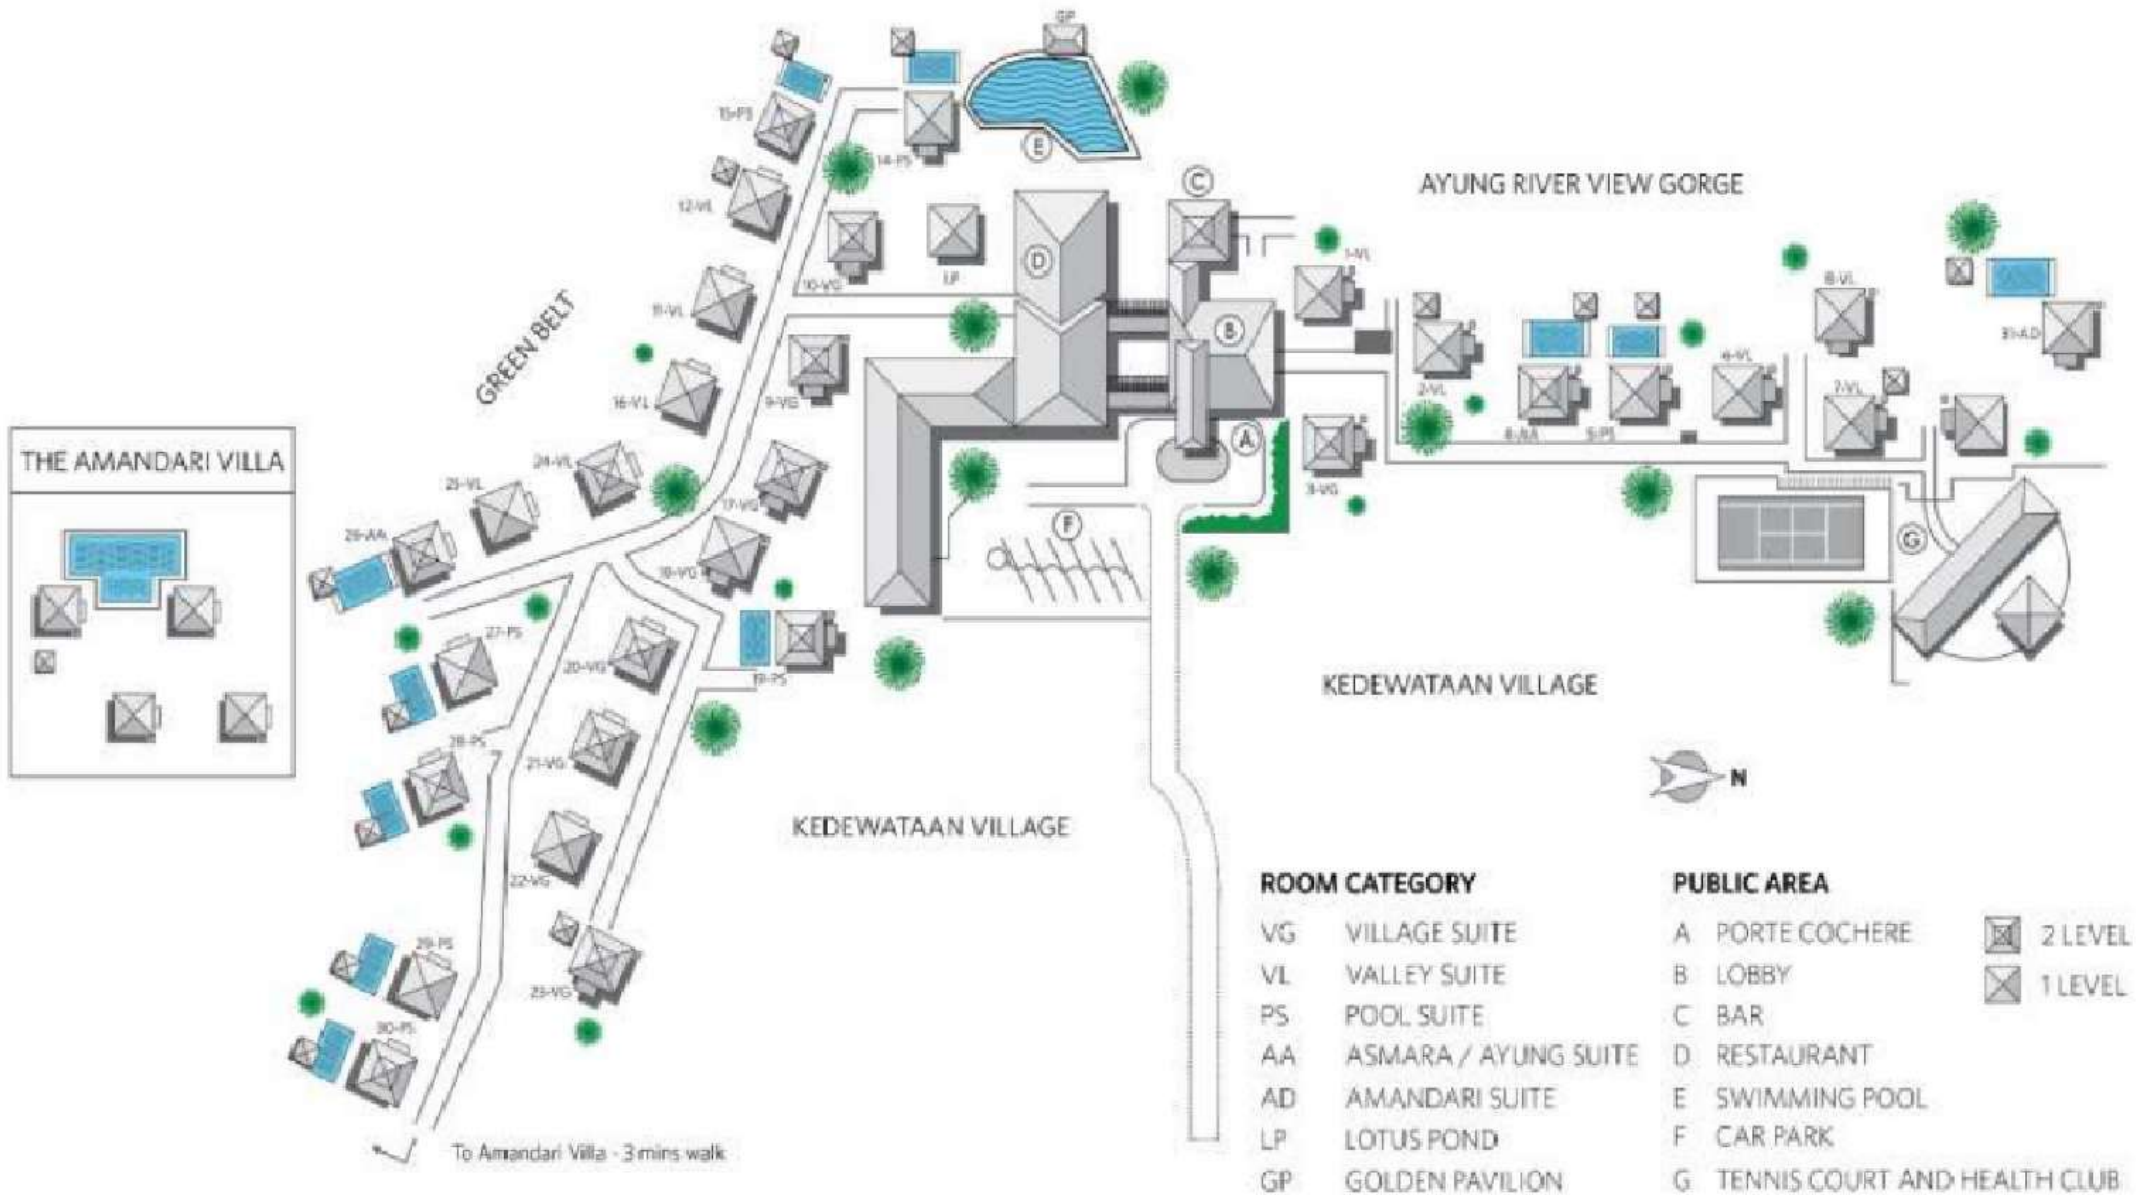

AMANDARI

SITE PLAN

THE AMANDARI VILLA

To Amandari Villa - 3 mins walk

ROOM CATEGORY

- VG VILLAGE SUITE
- VL VALLEY SUITE
- PS POOL SUITE
- AA ASMARA / AYUNG SUITE
- AD AMANDARI SUITE
- LP LOTUS POND
- GP GOLDEN PAVILION

PUBLIC AREA

- A PORTE COCHERE
- B LOBBY
- C BAR
- D RESTAURANT
- E SWIMMING POOL
- F CAR PARK
- G TENNIS COURT AND HEALTH CLUB