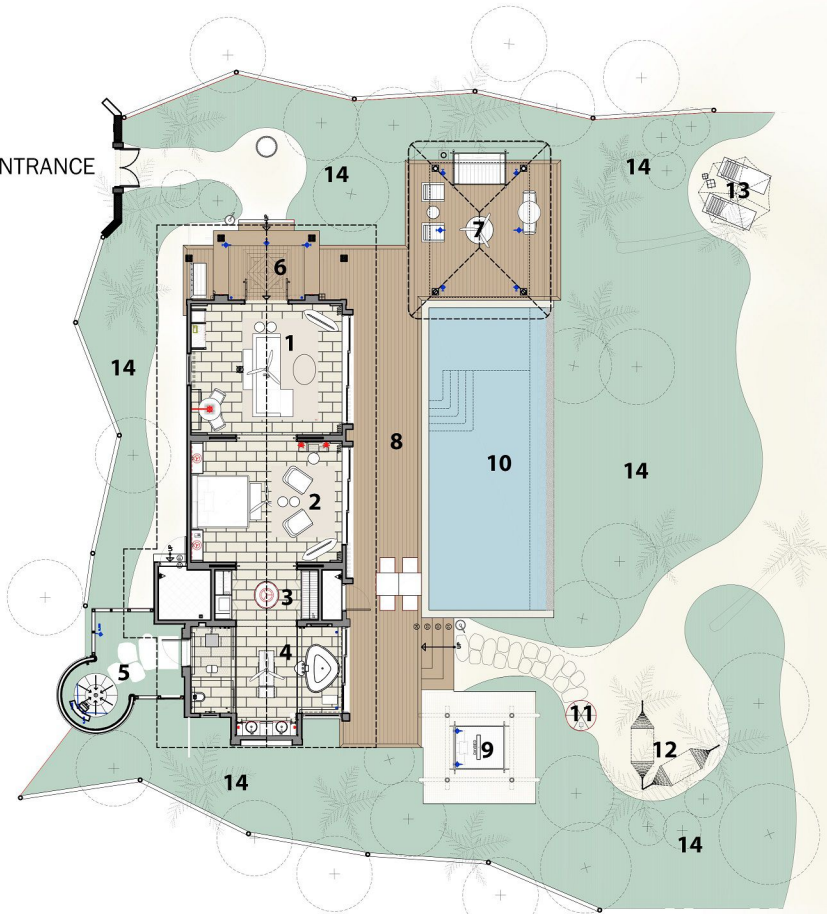

ENTRANCE

INTERIOR AREA

- 1 Living Room
- 2 Bedroom
- 3 Walk-in Closet
- 4 Bathroom

EXTERIOR AREA

- 5 External Shower
- 6 Entrance Porch
- 7 External Covered Terrace
- 8 Swimming Pool Deck
- 9 Sunbed Trellis
- 10 Swimming Pool (12x4 m)
- 11 Rinse Shower
- 12 Beach Hammocks
- 13 Beach Umbrella
- 14 Landscape