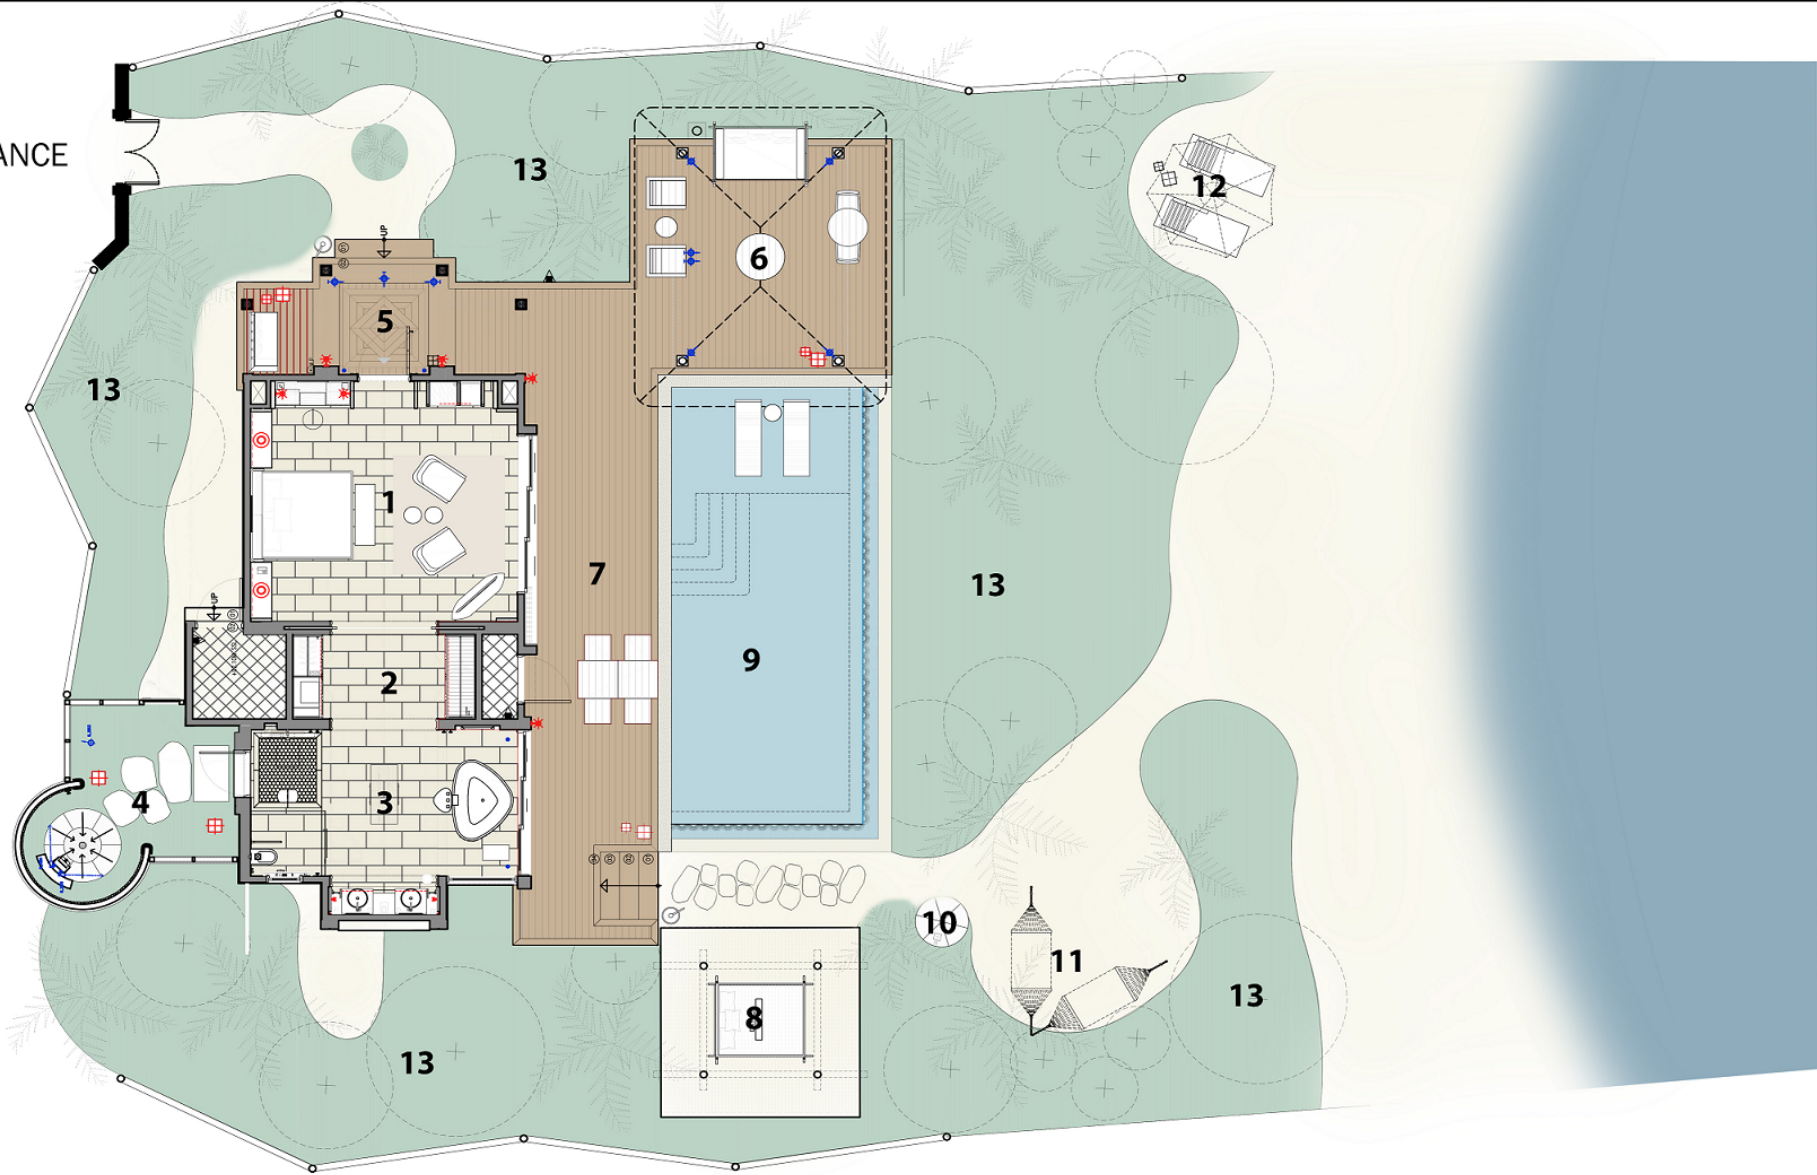

ENTRANCE

INTERIOR AREA (85 SQM)

- 1 Living + Bedroom
- 2 Walk-in Closet
- 3 Bathroom

EXTERIOR AREA (590 SQM)

- 4 External Shower
- 5 Entrance Porch
- 6 External Covered Terrace
- 7 Swimming Pool Deck
- 8 Sunbed Trellis
- 9 Swimming Pool (10x4 m)
- 10 Rinse Shower
- 11 Beach Hammocks
- 12 Beach Umbrella
- 13 Landscape