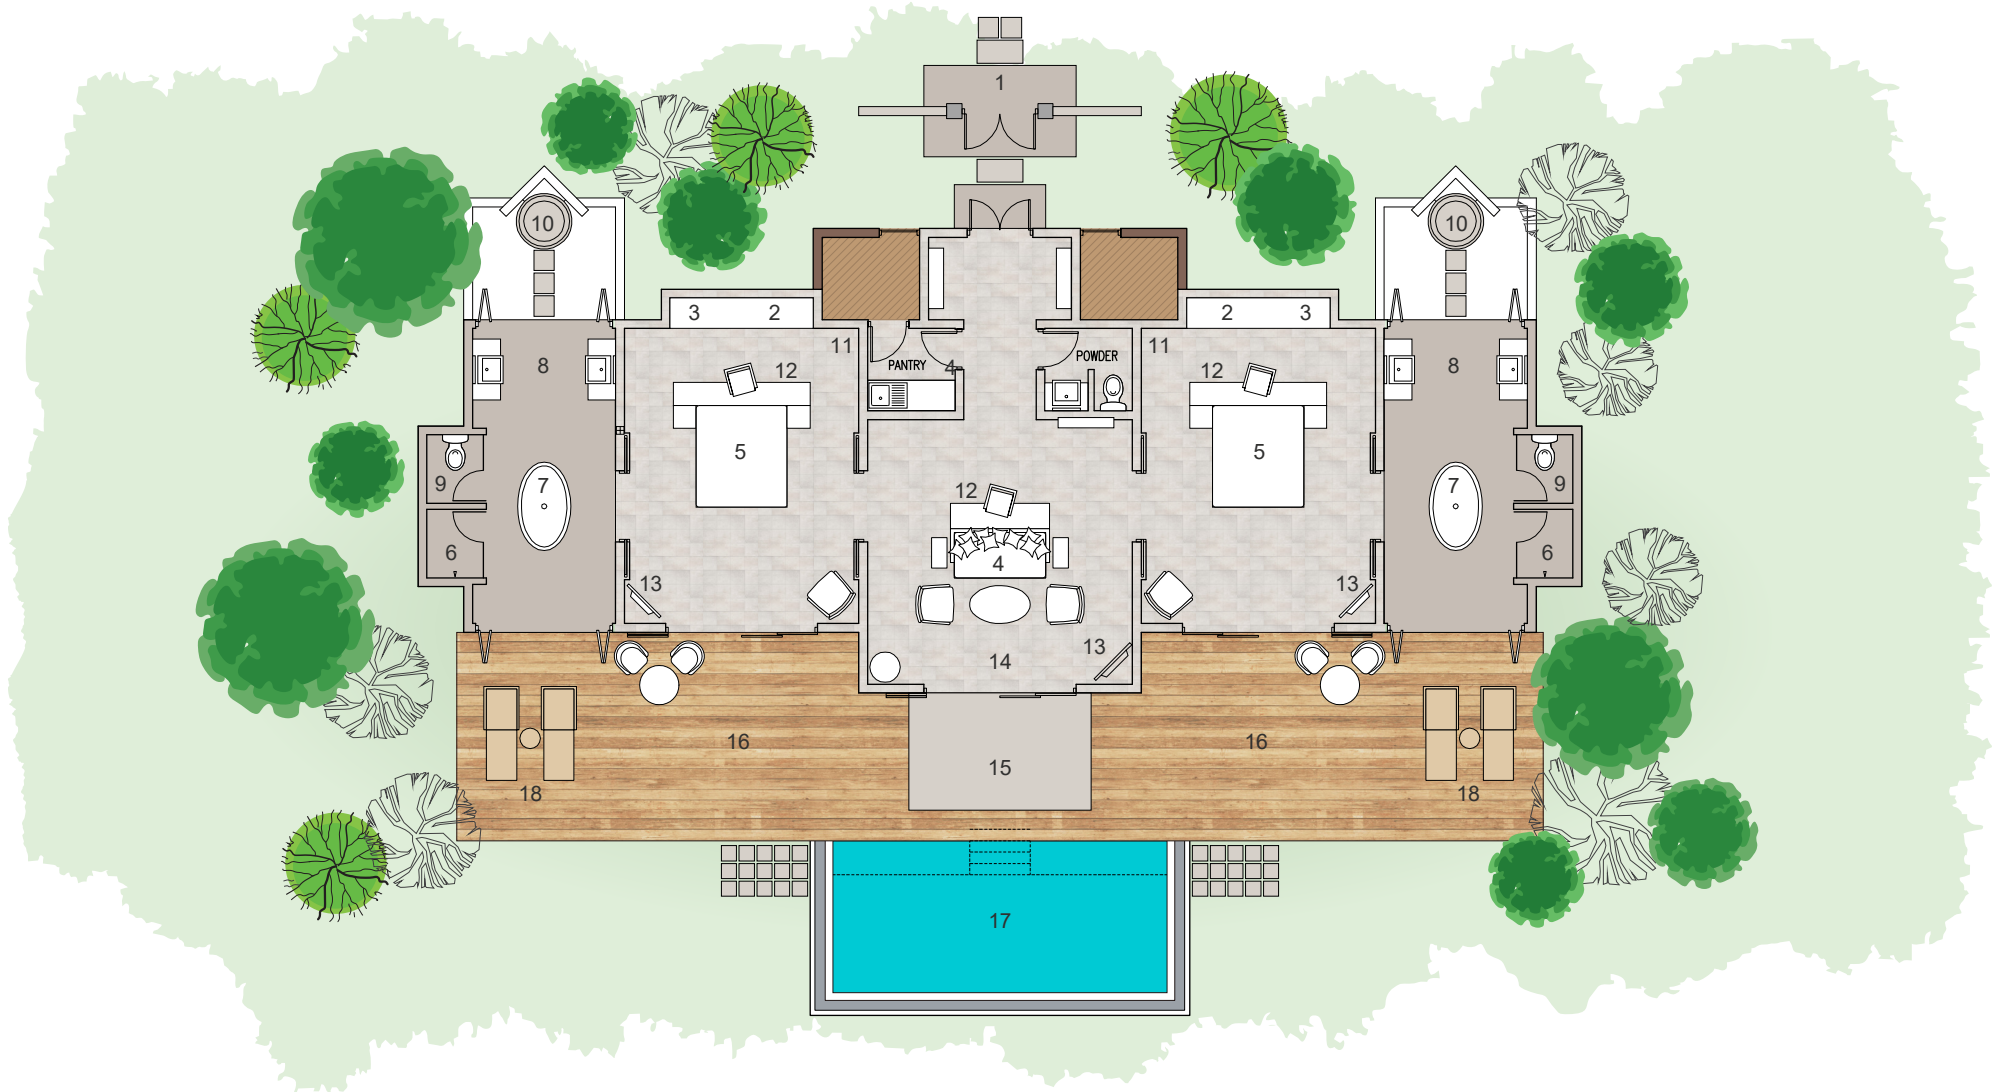

KING BEACH SUITE

- 1 Entrance
- 2 Wardrobe
- 3 Dresser
- 4 Day Bed
- 5 Bed

- 6 Shower
- 7 Bath Tub
- 8 Vanity
- 9 WC
- 10 Outdoor Shower

- 11 Mini-bar
- 12 Desk
- 13 TV
- 14 Sitting
- 15 Veranda

- 16 Sun Deck
- 17 Pool
- 18 Sun Bed