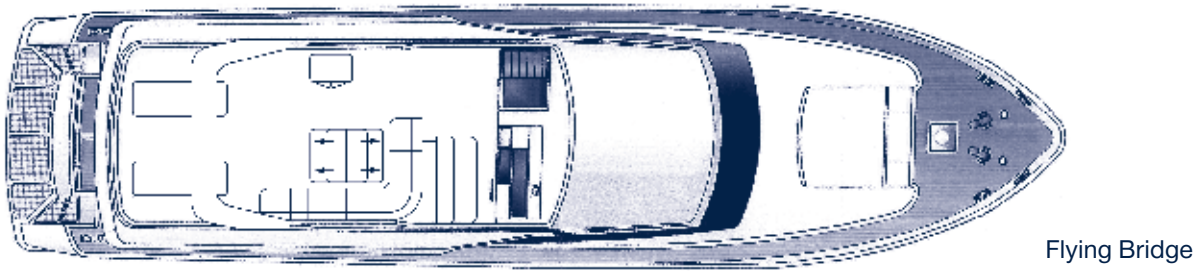

MAMA MIA TOUR (2-3 DAYS)

- ≈ Nikiti
- ≈ Skiathos
- ≈ Skopelos
- ≈ Nikiti

General plans

Longitudinal view

Flying Bridge

Main Deck

Lower Deck

SPECIFICATIONS