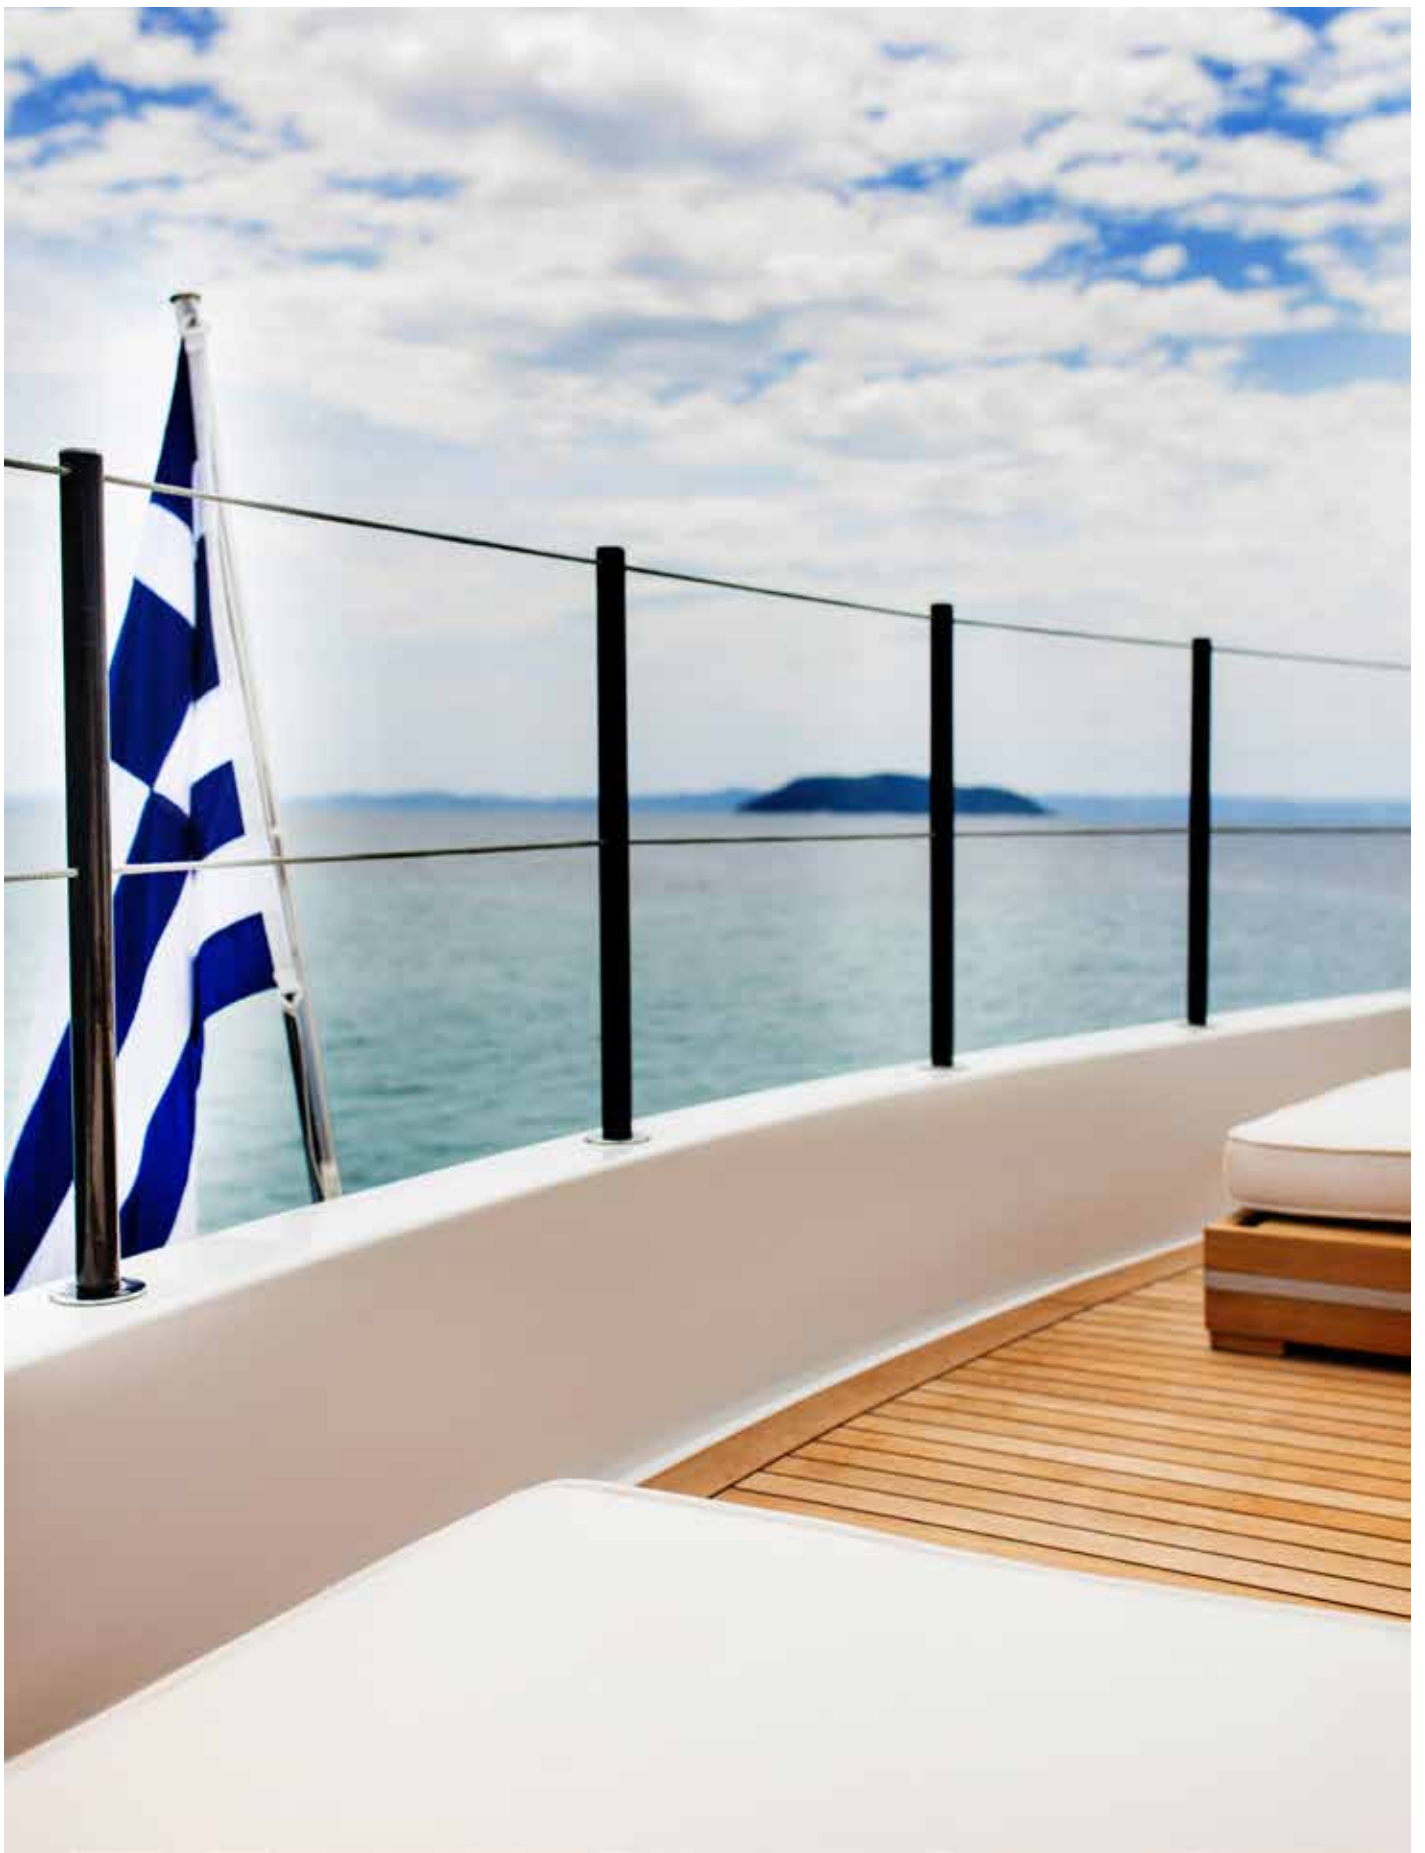

THE BIRD
TOTAL YACHTING PLEASURE

Contact us
+30 23750 20 405
+30 6983 066 806
info@thebirdyachting.gr
www.thebirdyachting.gr