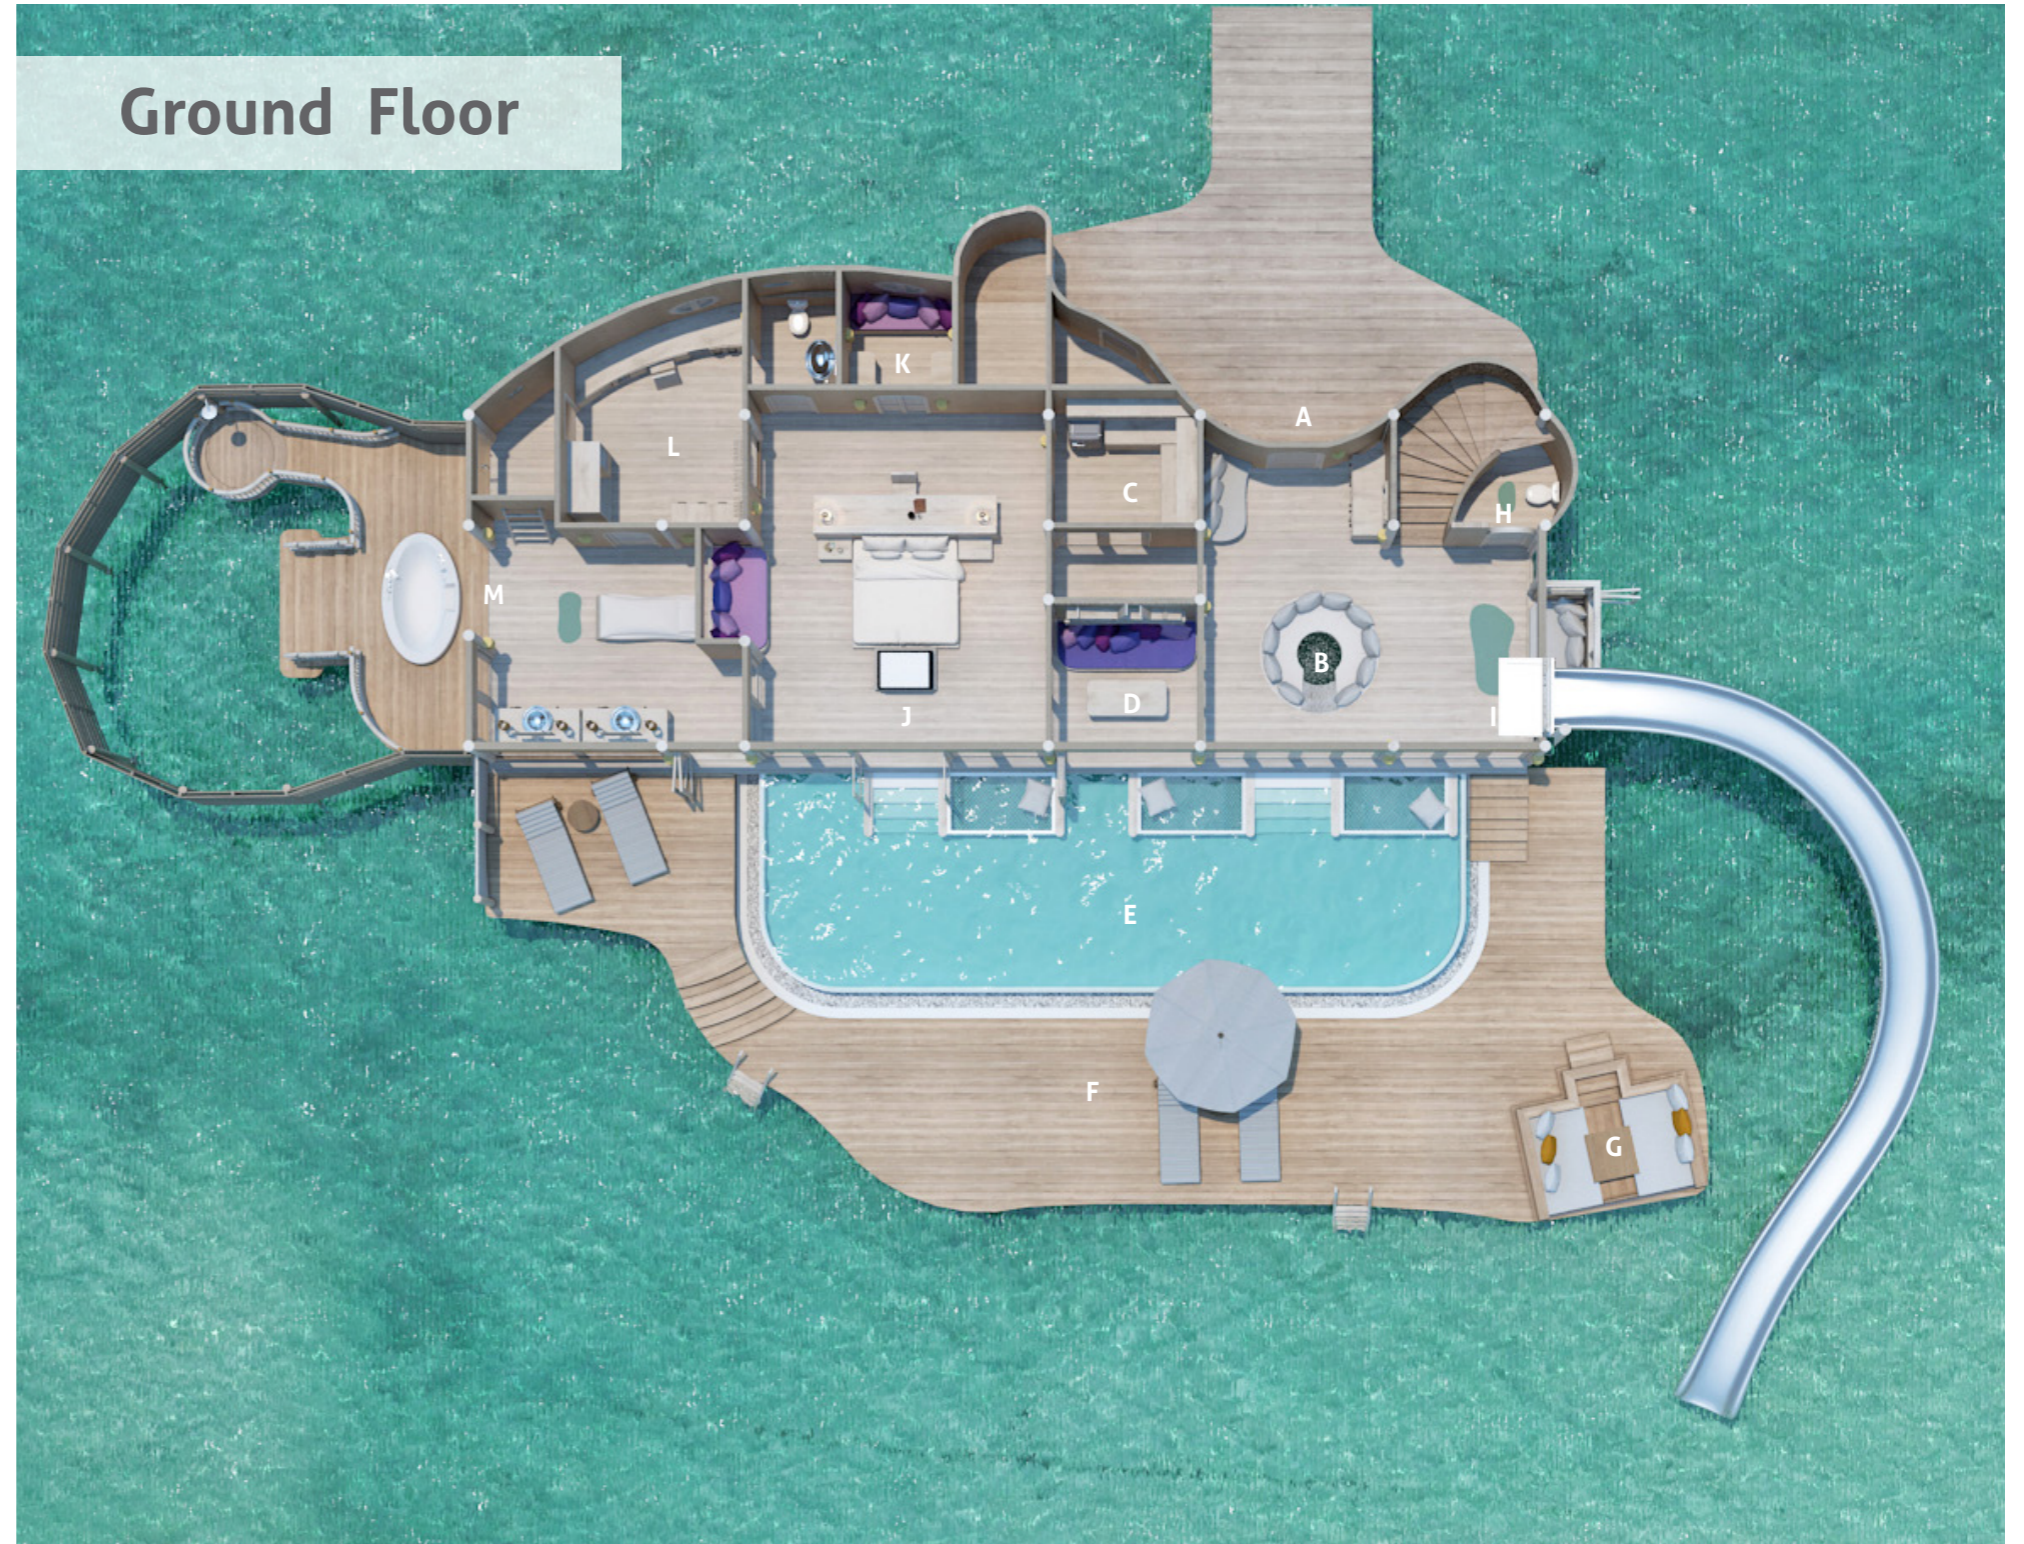

Ground Floor

One bedroom | 411 sqm

Spread across two floors, the 1 Bedroom Water Retreat comes with a private pool surrounded by ample area for sunbathing and taking in ocean vistas. Watch the stars from the comfort of the master bedroom with the villa's retractable roof. In addition to a children's sleeping area, there is a study, walk-in minibar, bathroom, dressing room, outdoor shower, and living area with sunken seats. Upstairs is a dining sala with roof deck and a curved water slide delivering you to the waters below.

A Entrance	H Toilet
B Living Area	I Water Slide
C Mini Bar	J Bedroom
D Study Room	K Children's Bedroom
E Pool	L Dressing Room
F Deck	M Bathroom
G Sunken Seating	

* First Floor on next page

For reservation please contact:
T: +91 124 4511000 | E: reservations@soneva.com | www.soneva.com