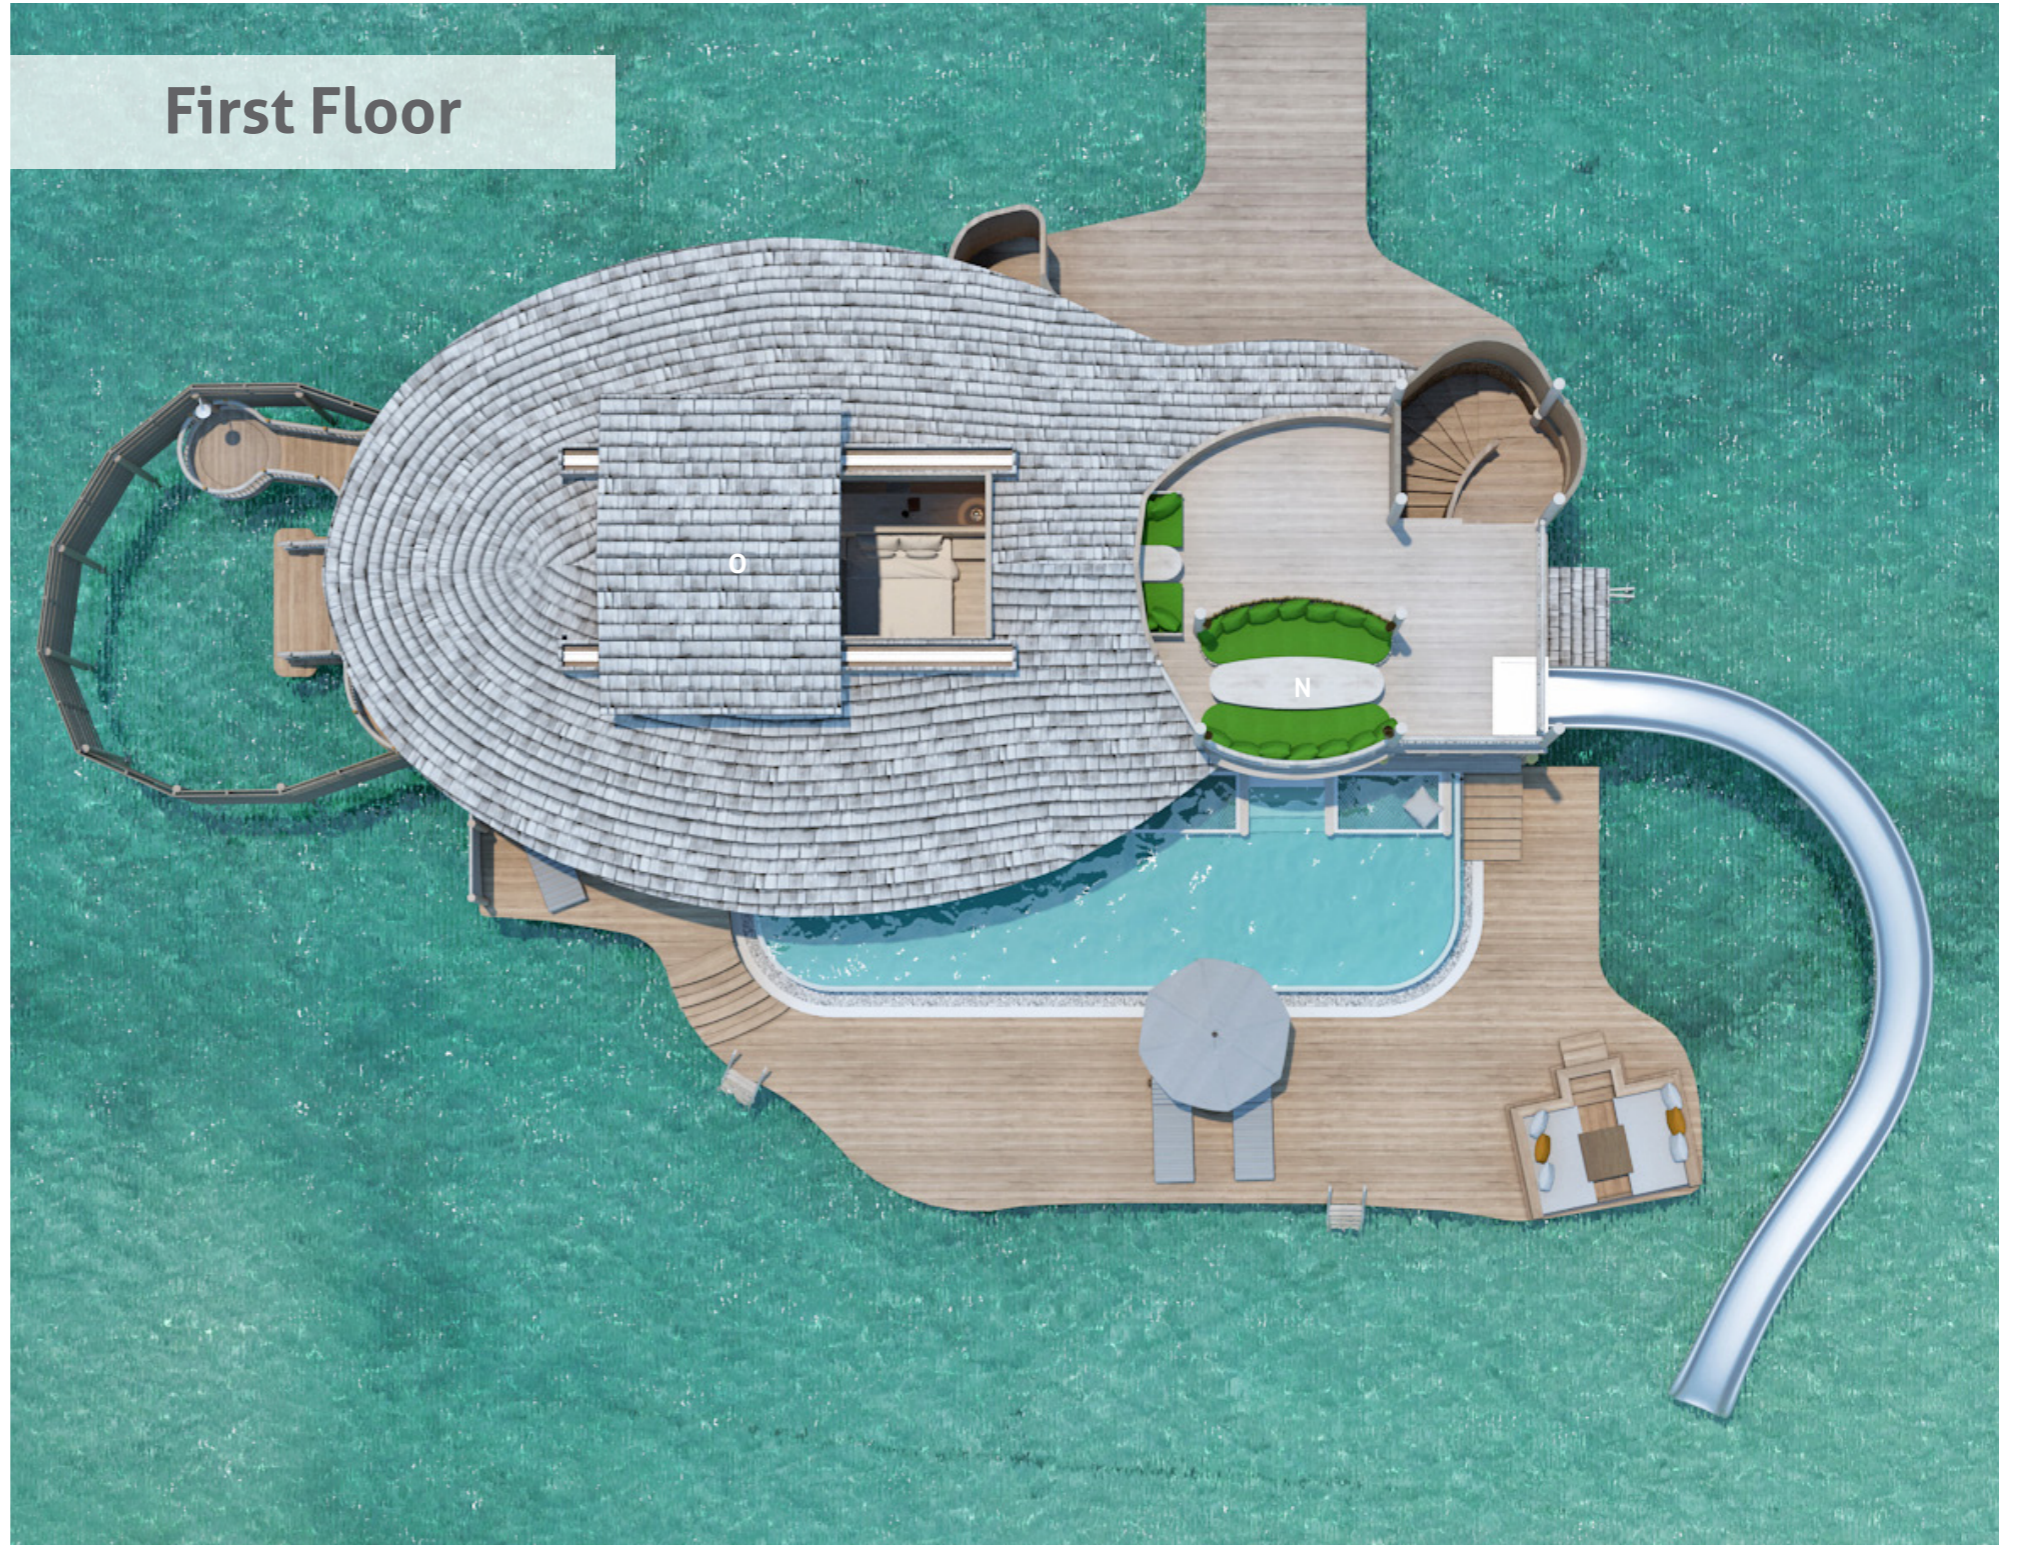

First Floor

One bedroom | 411 sqm

- N Dining Sala
- O Retractable Roof

For reservation please contact:
T: +91 124 4511000 | E: reservations@soneva.com | www.soneva.com