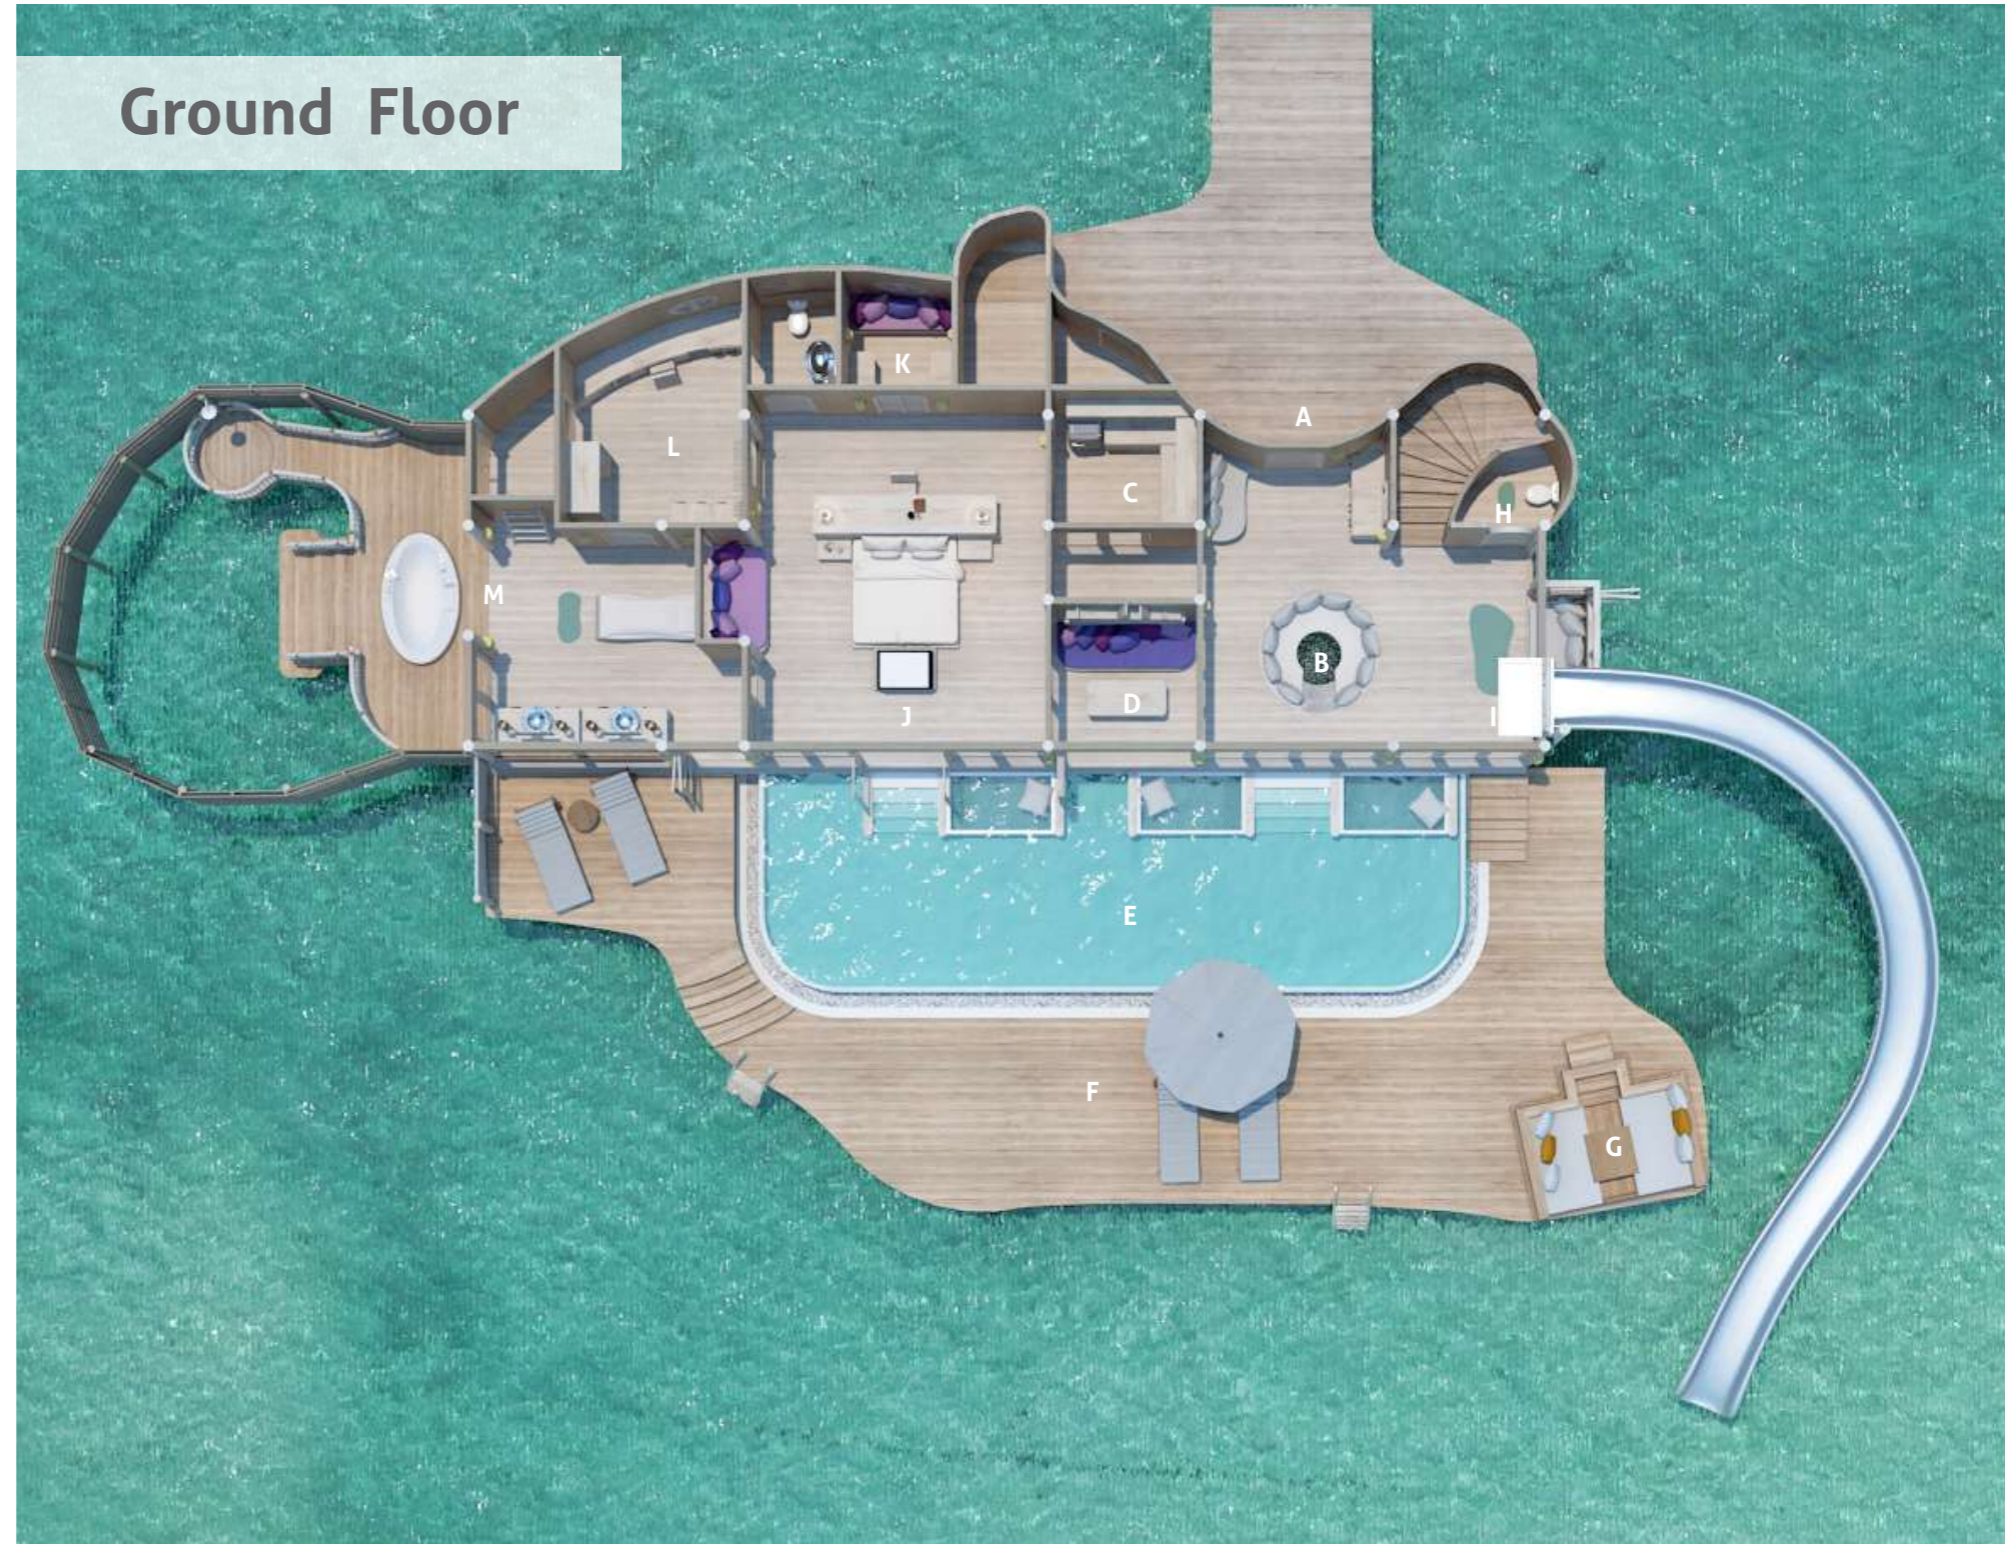

1 Bedroom Water Retreat with Slide

One bedroom | 437 sqm

Spread across two floors, the 1 Bedroom Water Retreat comes with a private pool surrounded by ample area for sunbathing and taking in ocean vistas. Watch the stars from the comfort of the master bedroom with the villa's retractable roof. In addition to a children's sleeping area, there is a study, walk-in minibar, bathroom, dressing room, outdoor shower, and living area with sunken seats. Upstairs is a dining sala with roof deck and a curved water slide delivering you to the waters below.

- | | |
|------------------|----------------------|
| A Entrance | H Toilet |
| B Living Area | I Water Slide |
| C Mini Bar | J Bedroom |
| D Study Room | K Children's Bedroom |
| E Pool | L Dressing Room |
| F Deck | M Bathroom |
| G Sunken Seating | |

* First Floor on next page

For reservation please contact:
T: +91 124 4511000 | E: reservations@soneva.com | www.soneva.com

1 Bedroom Water Retreat with Slide

One bedroom | 437 sqm

- N Dining Sala
- O Retractable Roof

First Floor