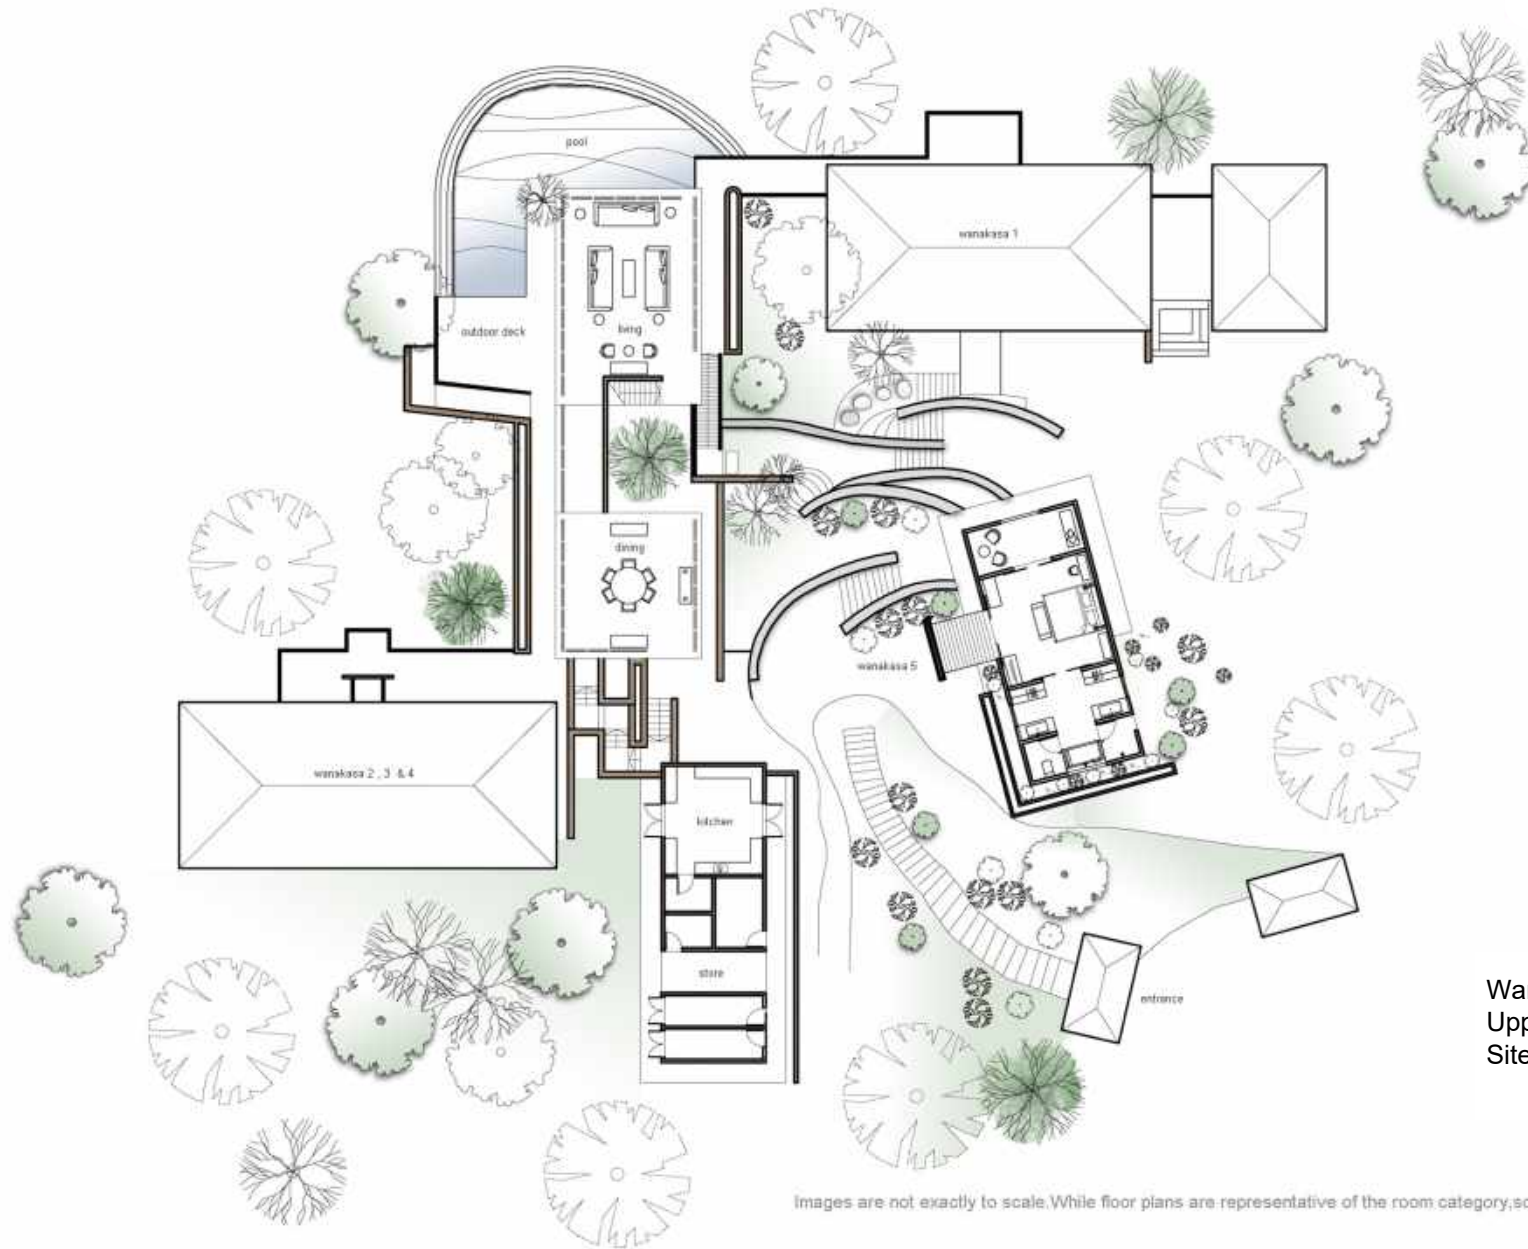

Wankasa Plan
Lower Level
Site Area: 4,771sq m

Wankasa Plan
Upper Level
Site Area: 4771sq m