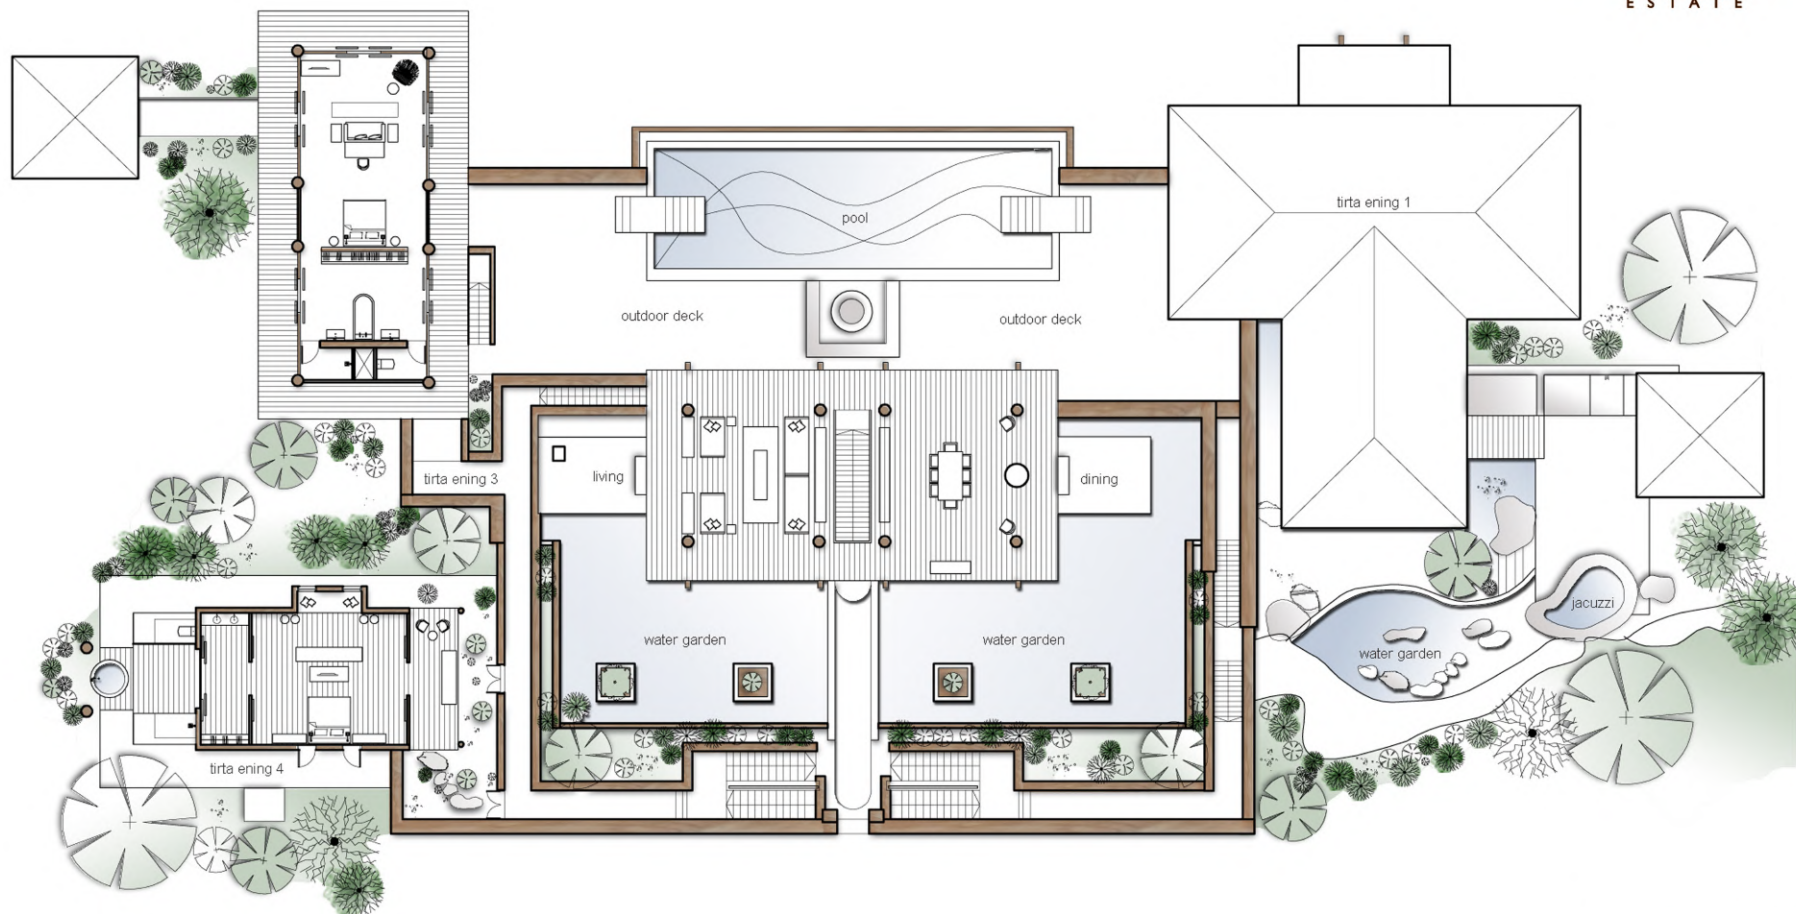

COMO SHAMBHALA
ESTATE

Tirta Ening Plan
Lower Level
Site Area: 2,412 sq m

COMO SHAMBHALA
ESTATE

Tirta Ening Plan
Upper Level
Site Area: 2,412 sq m

Images are not exactly to scale. While floor plans are representative of the room category, some variations may occur. 12