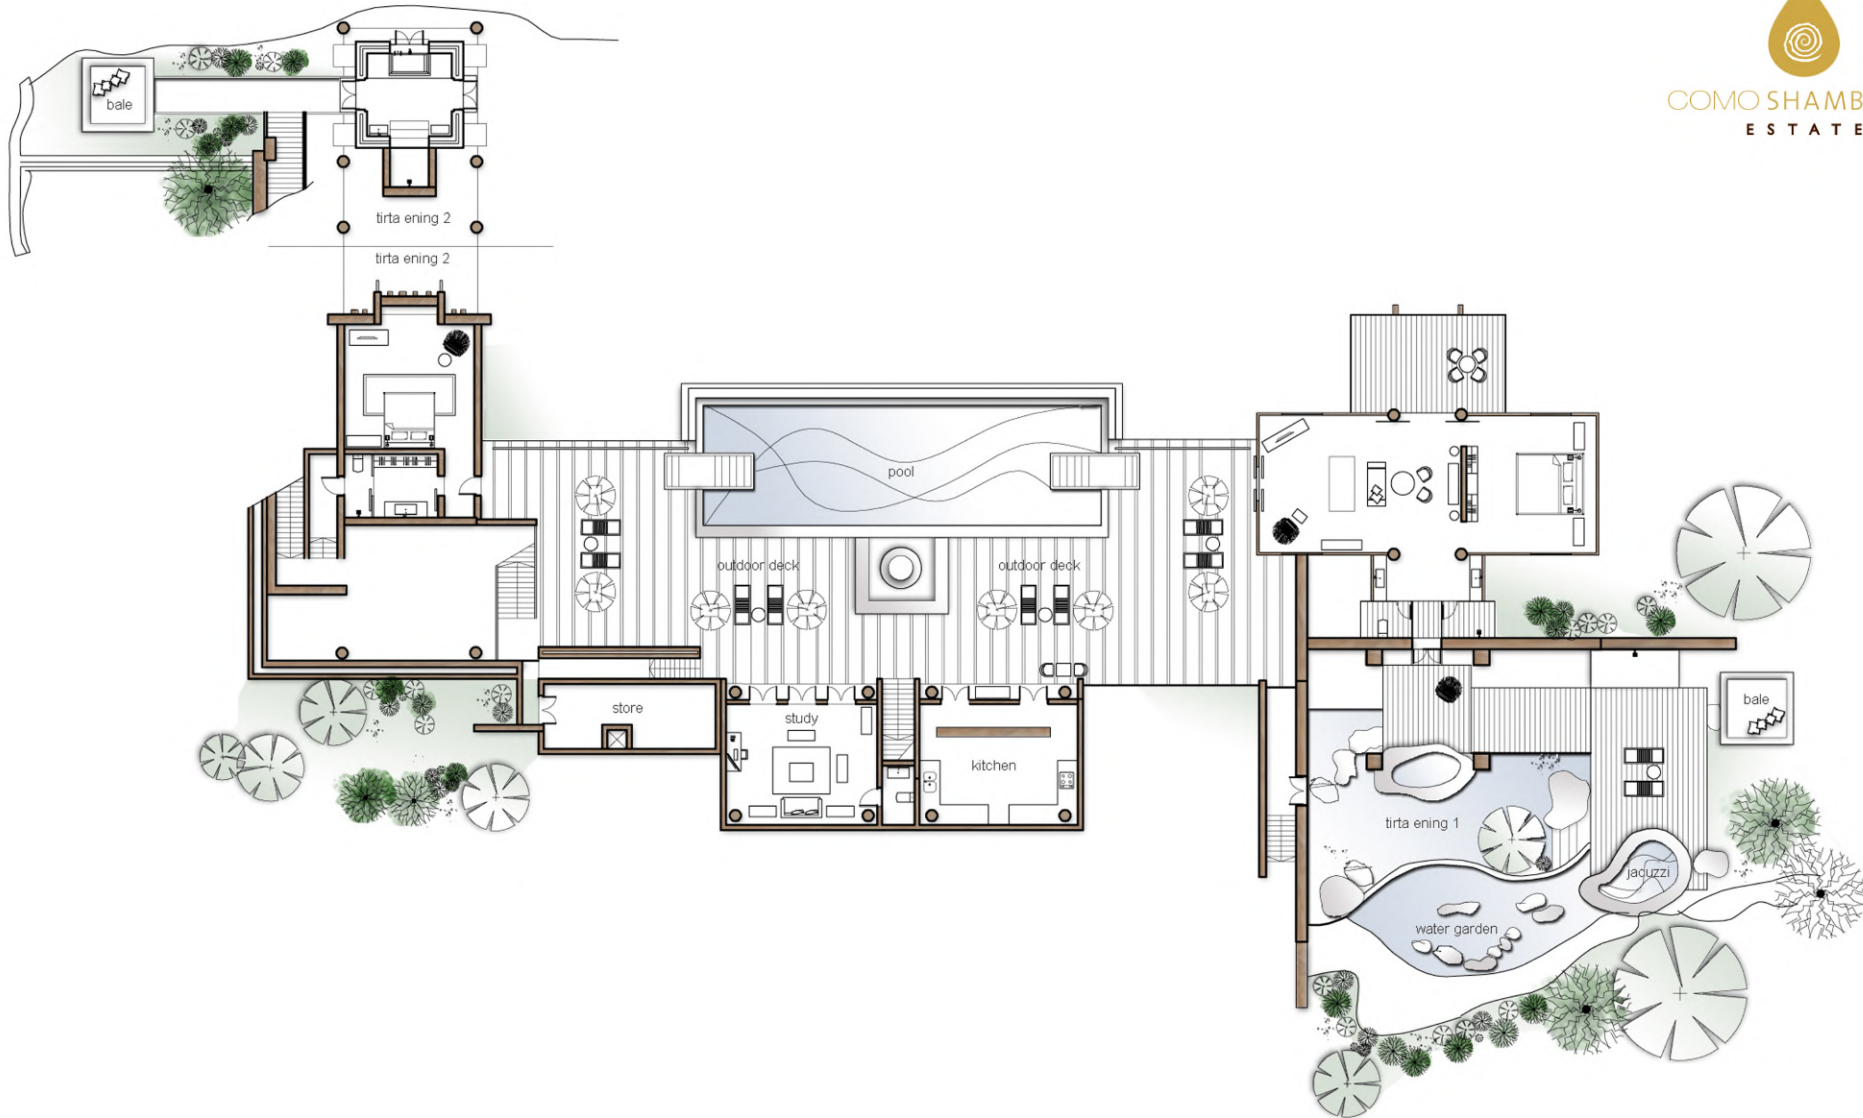

COMO SHAMBHALA
ESTATE

Tirta Ening Plan
Lower Level
Site Area: 2,412 sq m

COMO SHAMBHALA
ESTATE

Tirta Ening Plan
Upper Level
Site Area: 2,412 sq m

Images are not exactly to scale. While floor plans are representative of the room category, some variations may occur. 12