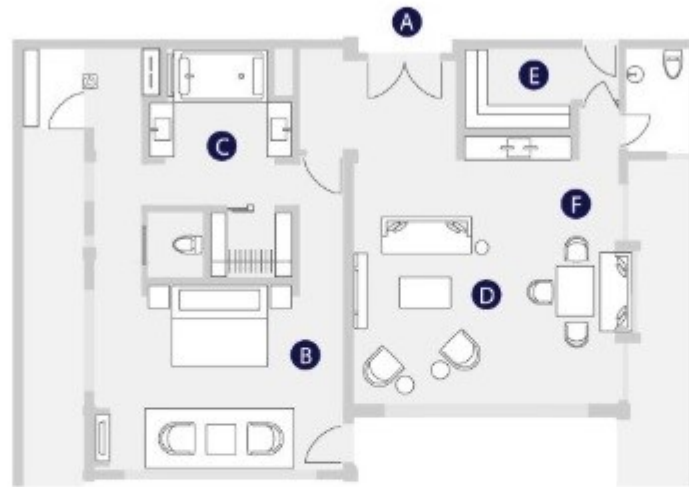

SKY VILLA WITH PRIVATE POOL (One Bedroom)

1711 Square Feet / 159 Square Meters

A ENTRANCE
B BEDROOM
C BATHROOM

D LOUNGE
E KITCHEN
F DINING