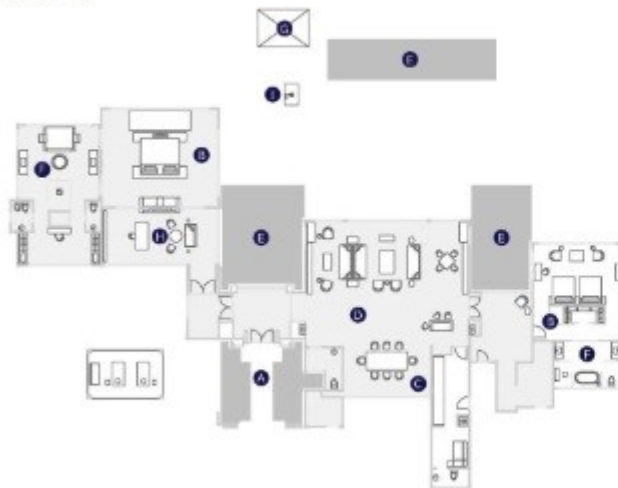

RITZ-CARLTON OCEANFRONT VILLA WITH PRIVATE POOL (Three Bedroom)
 7287 Square Feet / 677 Square Meters

Ground Floor

1st Floor

- | | | | |
|------------|----------|------------|------------------|
| A ENTRANCE | C DINING | E POOL | G GAZEBO |
| B BEDROOM | D LOUNGE | F BATHROOM | H STUDY |
| | | | I OUTDOOR SHOWER |