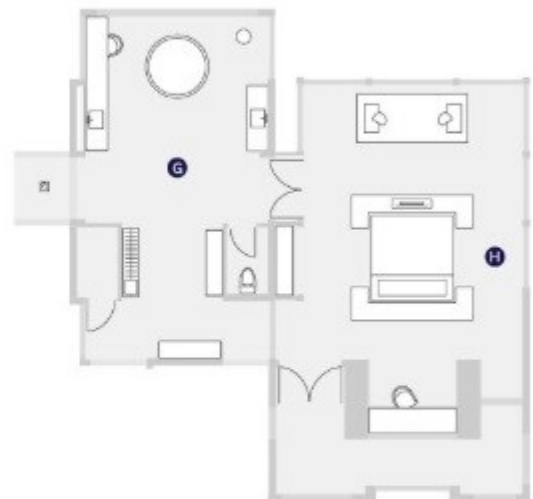

GARDEN VILLA WITH PRIVATE POOL (One Bedroom)

3864 Square Feet / 359 Square Meters

Ground Floor

1st Floor

- | | | |
|------------|-----------|------------|
| A ENTRANCE | D VERANDA | G BATHROOM |
| B DINING | E KITCHEN | H BEDROOM |
| C LOUNGE | F GAZEBO | |