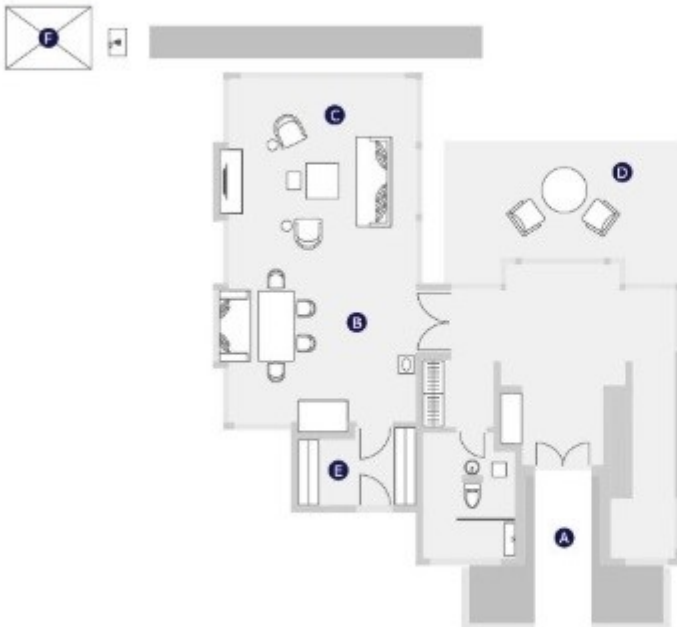

GARDEN VILLA WITH PRIVATE POOL (One Bedroom)

3864 Square Feet / 359 Square Meters

Ground Floor

1st Floor

- | | | |
|------------|-----------|------------|
| A ENTRANCE | D VERANDA | G BATHROOM |
| B DINING | E KITCHEN | H BEDROOM |
| C LOUNGE | F GAZEBO | |