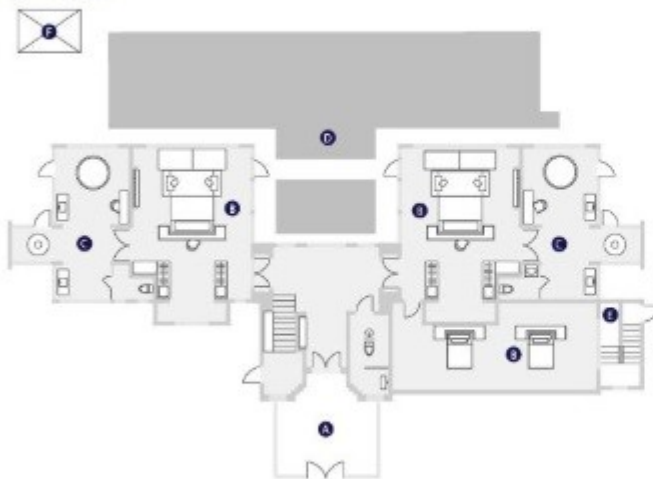

RITZ-CARLTON CLIFF VILLA WITH PRIVATE POOL (Three Bedroom)

6781 Square Feet / 630 Square Meters

Ground Floor

First Floor

- | | | | |
|------------|------------------|-----------------|------------------|
| A ENTRANCE | D POOL | G LOUNGE | J OUTDOOR DINING |
| B BEDROOM | E EMERGENCY EXIT | H VERANDA | K STUDY |
| C BATHROOM | F GAZEBO | I INDOOR DINING | |