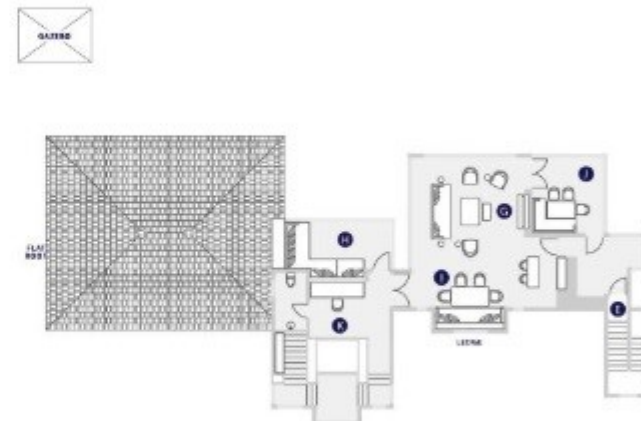

RITZ-CARLTON CLIFF VILLA WITH PRIVATE POOL (Three Bedroom)

6781 Square Feet / 630 Square Meters

Ground Floor

First Floor

- | | | | |
|------------|------------------|-----------------|------------------|
| A ENTRANCE | D POOL | G LOUNGE | J OUTDOOR DINING |
| B BEDROOM | E EMERGENCY EXIT | H VERANDA | K STUDY |
| C BATHROOM | F GAZEBO | I INDOOR DINING | |