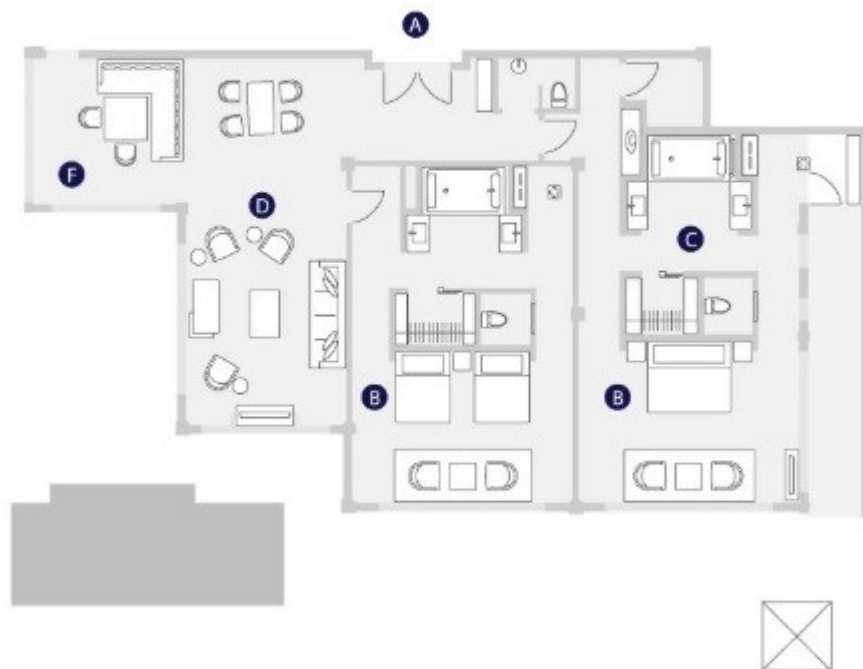

SKY VILLA WITH PRIVATE POOL (Two Bedroom)

2777 Square Feet / 258 Square Meters

A ENTRANCE
B BEDROOM
C BATHROOM

D LOUNGE
E KITCHEN
F DINING