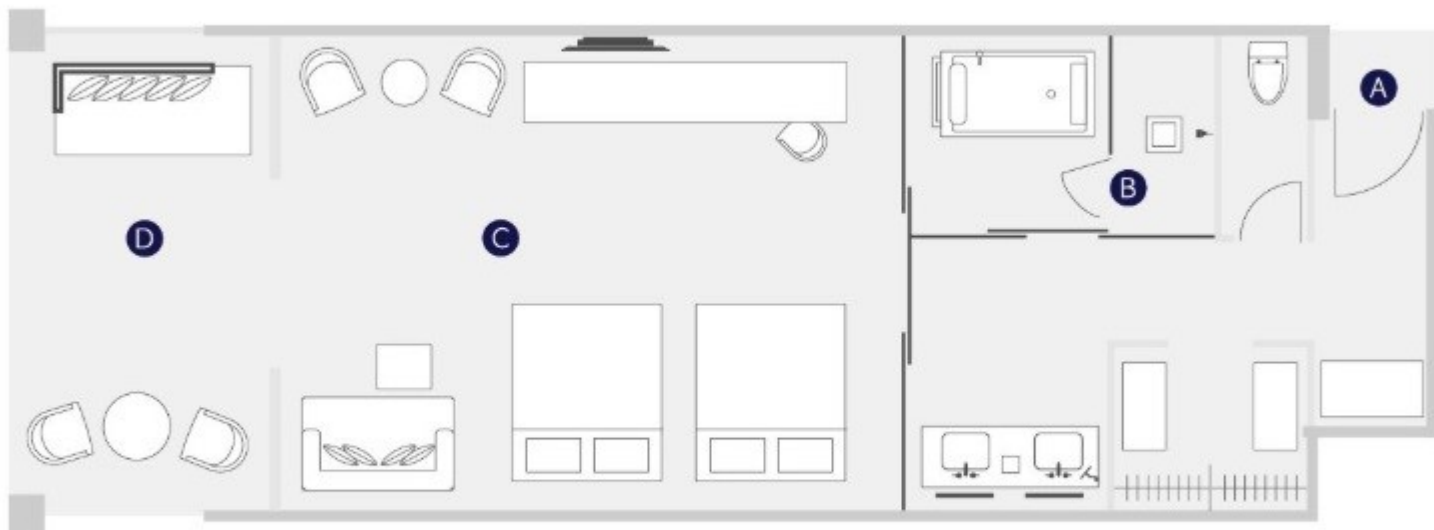

SAWANGAN JUNIOR SUITE
1070 Square Feet / 100 Square Meters

- A ENTRANCE
- B BATHROOM
- C BEDROOM
- D BALCONY