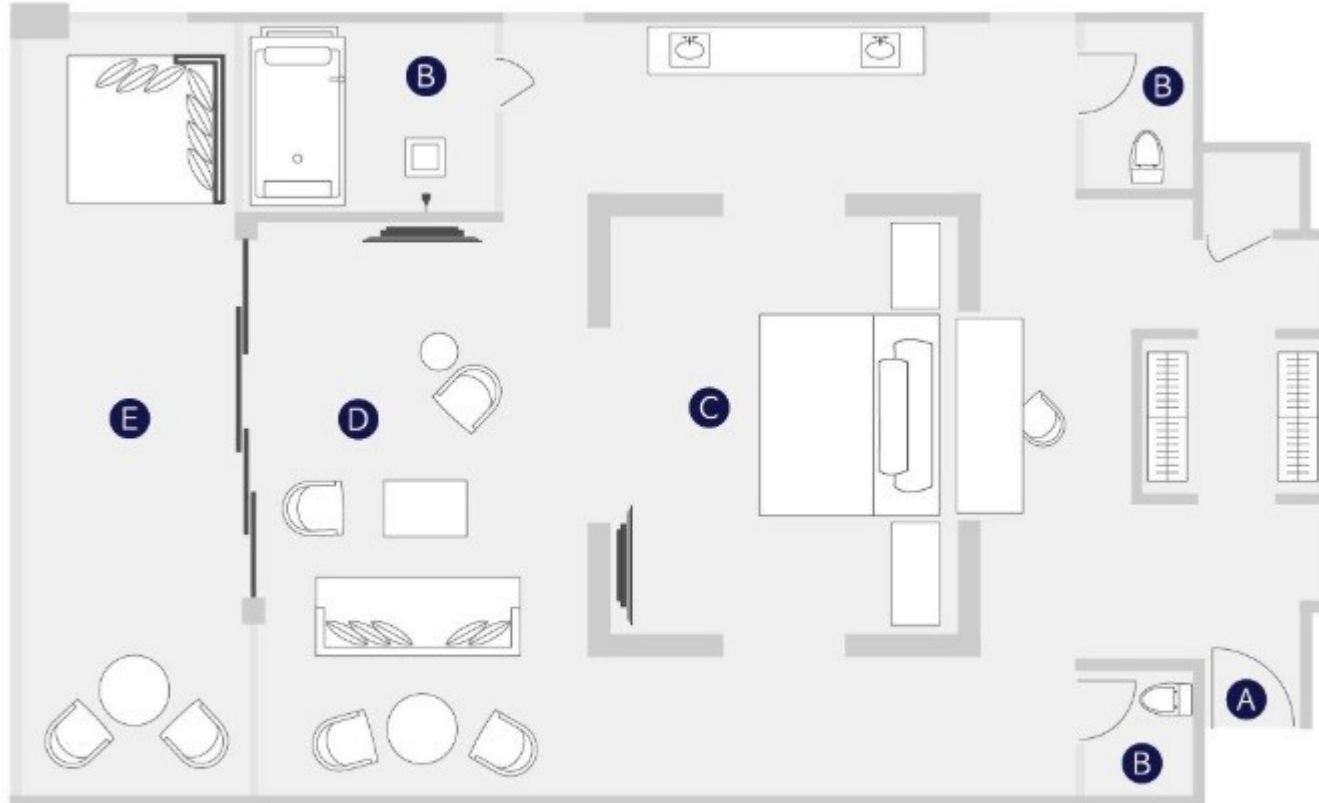

THE RITZ-CARLTON SUITE

1560 Square Feet / 145 Square Meters

- | | |
|------------|-----------|
| A ENTRANCE | D LOUNGE |
| B BATHROOM | E BALCONY |
| C BEDROOM | |