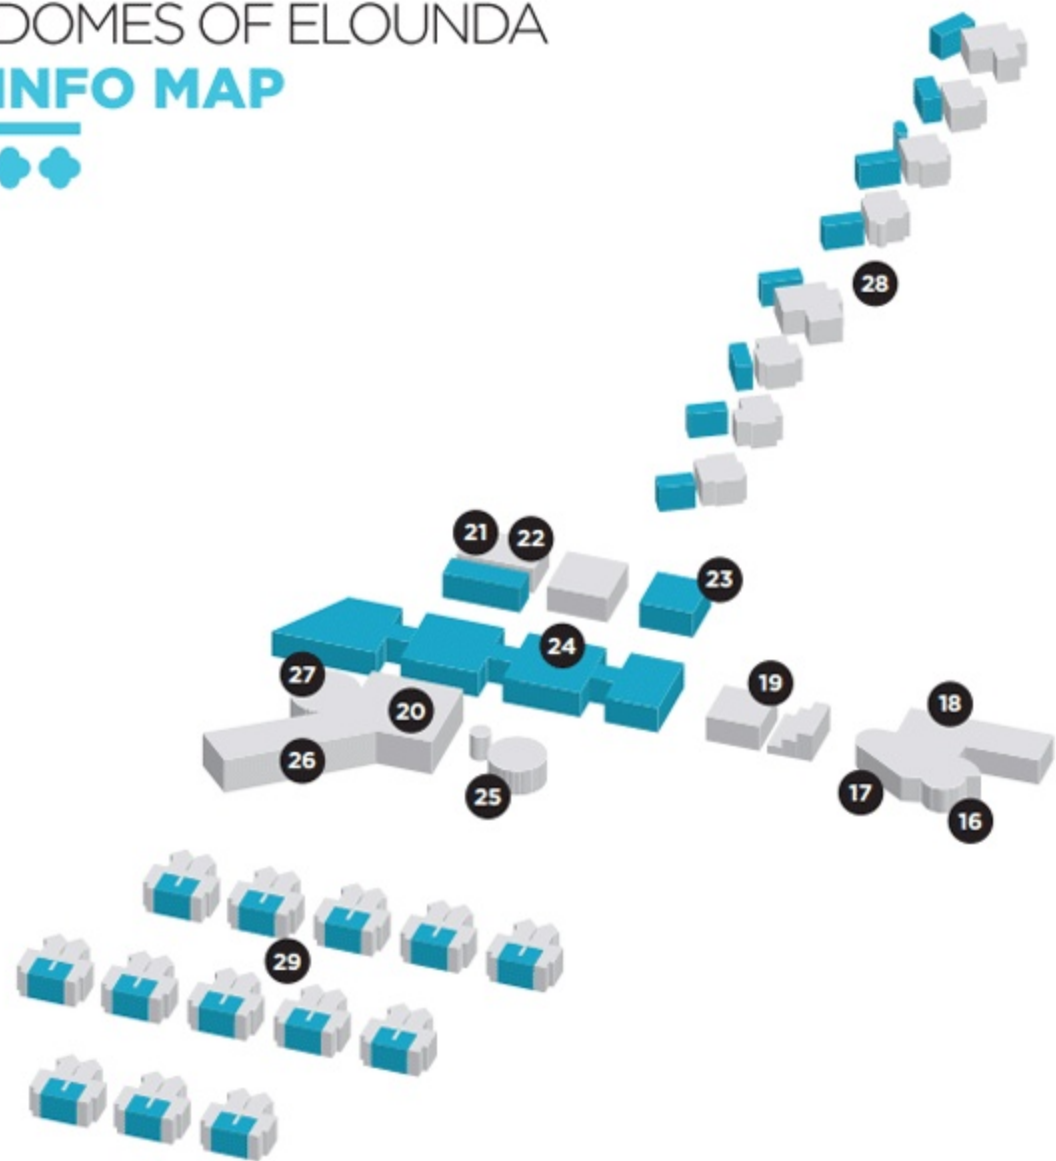

# DOMES OF ELOUNDA

## INFO MAP

- |                               |                                   |                                     |
|-------------------------------|-----------------------------------|-------------------------------------|
| 1. Reception / Guest Services | 11. TÓPOS 1910 Seafood Restaurant | 21. BLEND Prive                     |
| 2. Parking                    | 12. NEEMA Beach Wear Boutique     | 22. Domes Plaza Pool Bar            |
| 3. THÓLOS Restaurant          | 13. Watersports                   | 23. Kids Pool                       |
| 4. Jewelry Shop               | 14. BREEZE All Day Beach Lounge   | 24. Domes Plaza Pool                |
| 5. SÓMA SPA                   | 15. Helipad                       | 25. BAKALIKO Delicatessen / Shop    |
| 6. GRAND DOMES Bar            | 16. Domes Crèche                  | 26. Fitness Club Residences         |
| 7. August Studio Photography  | 17. Domesland Kids Club           | 27. Reception & Haute Living Lounge |
| 8. Outdoor Fitness Zone       | 18. Teenage Game Room             | 28. Private Residences              |
| 9. YAOSAI Pool Bar            | 19. Domes Open Theatre            | 29. Luxury Residences               |
| 10. YAOSAI Asian Restaurant   | 20. BLEND Italian Restaurant      |                                     |