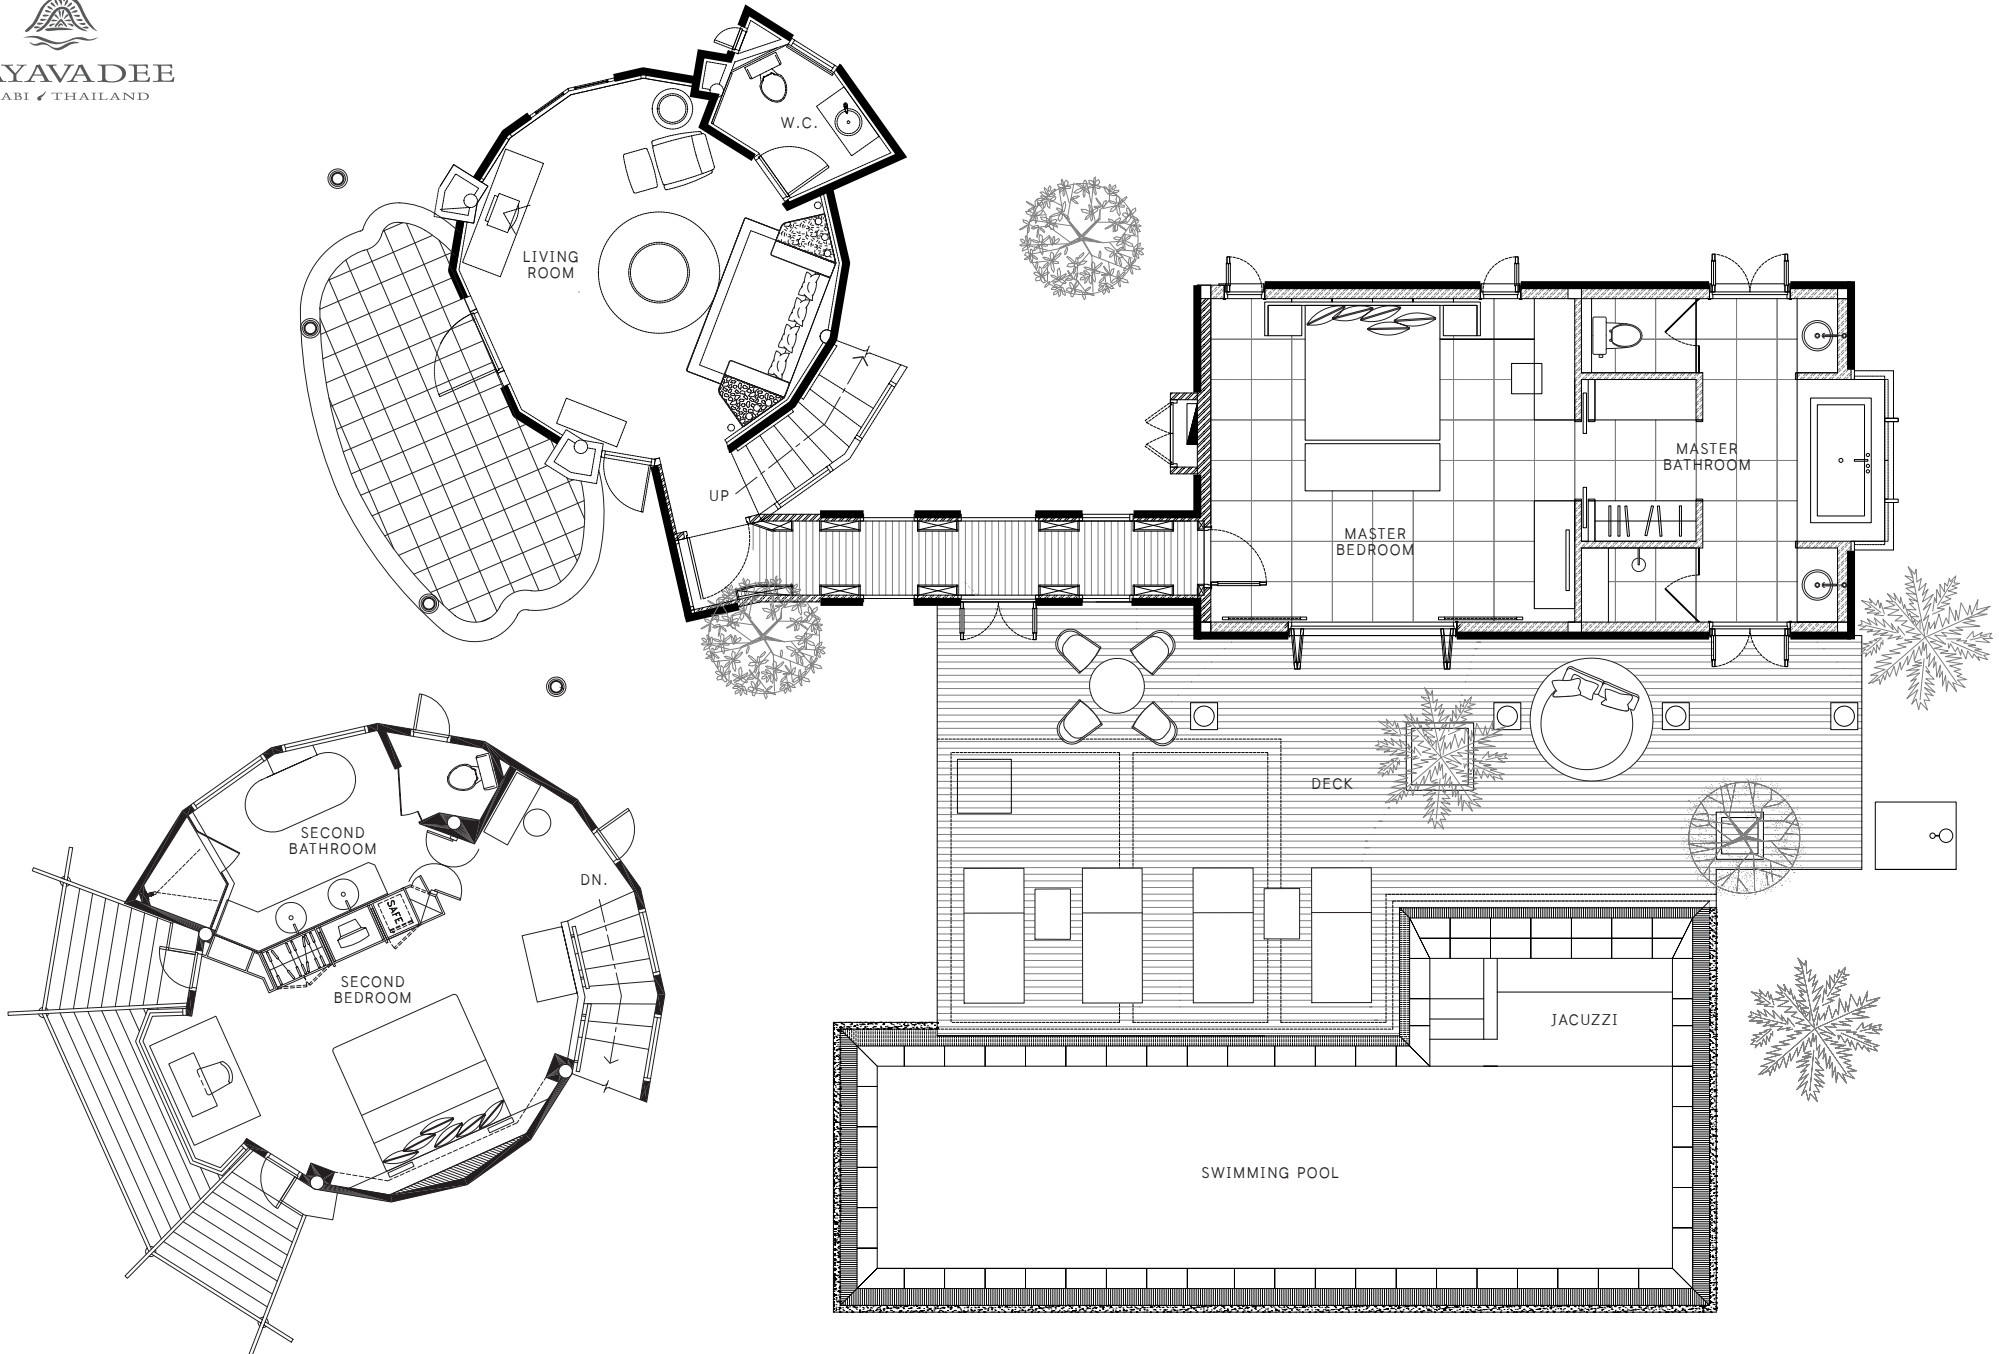

RAYAVADEE
KRABI / THAILAND

SECOND FLOOR PLAN

GROUND FLOOR PLAN | FAMILY VILLA WITH POOL

345 Sq. m.