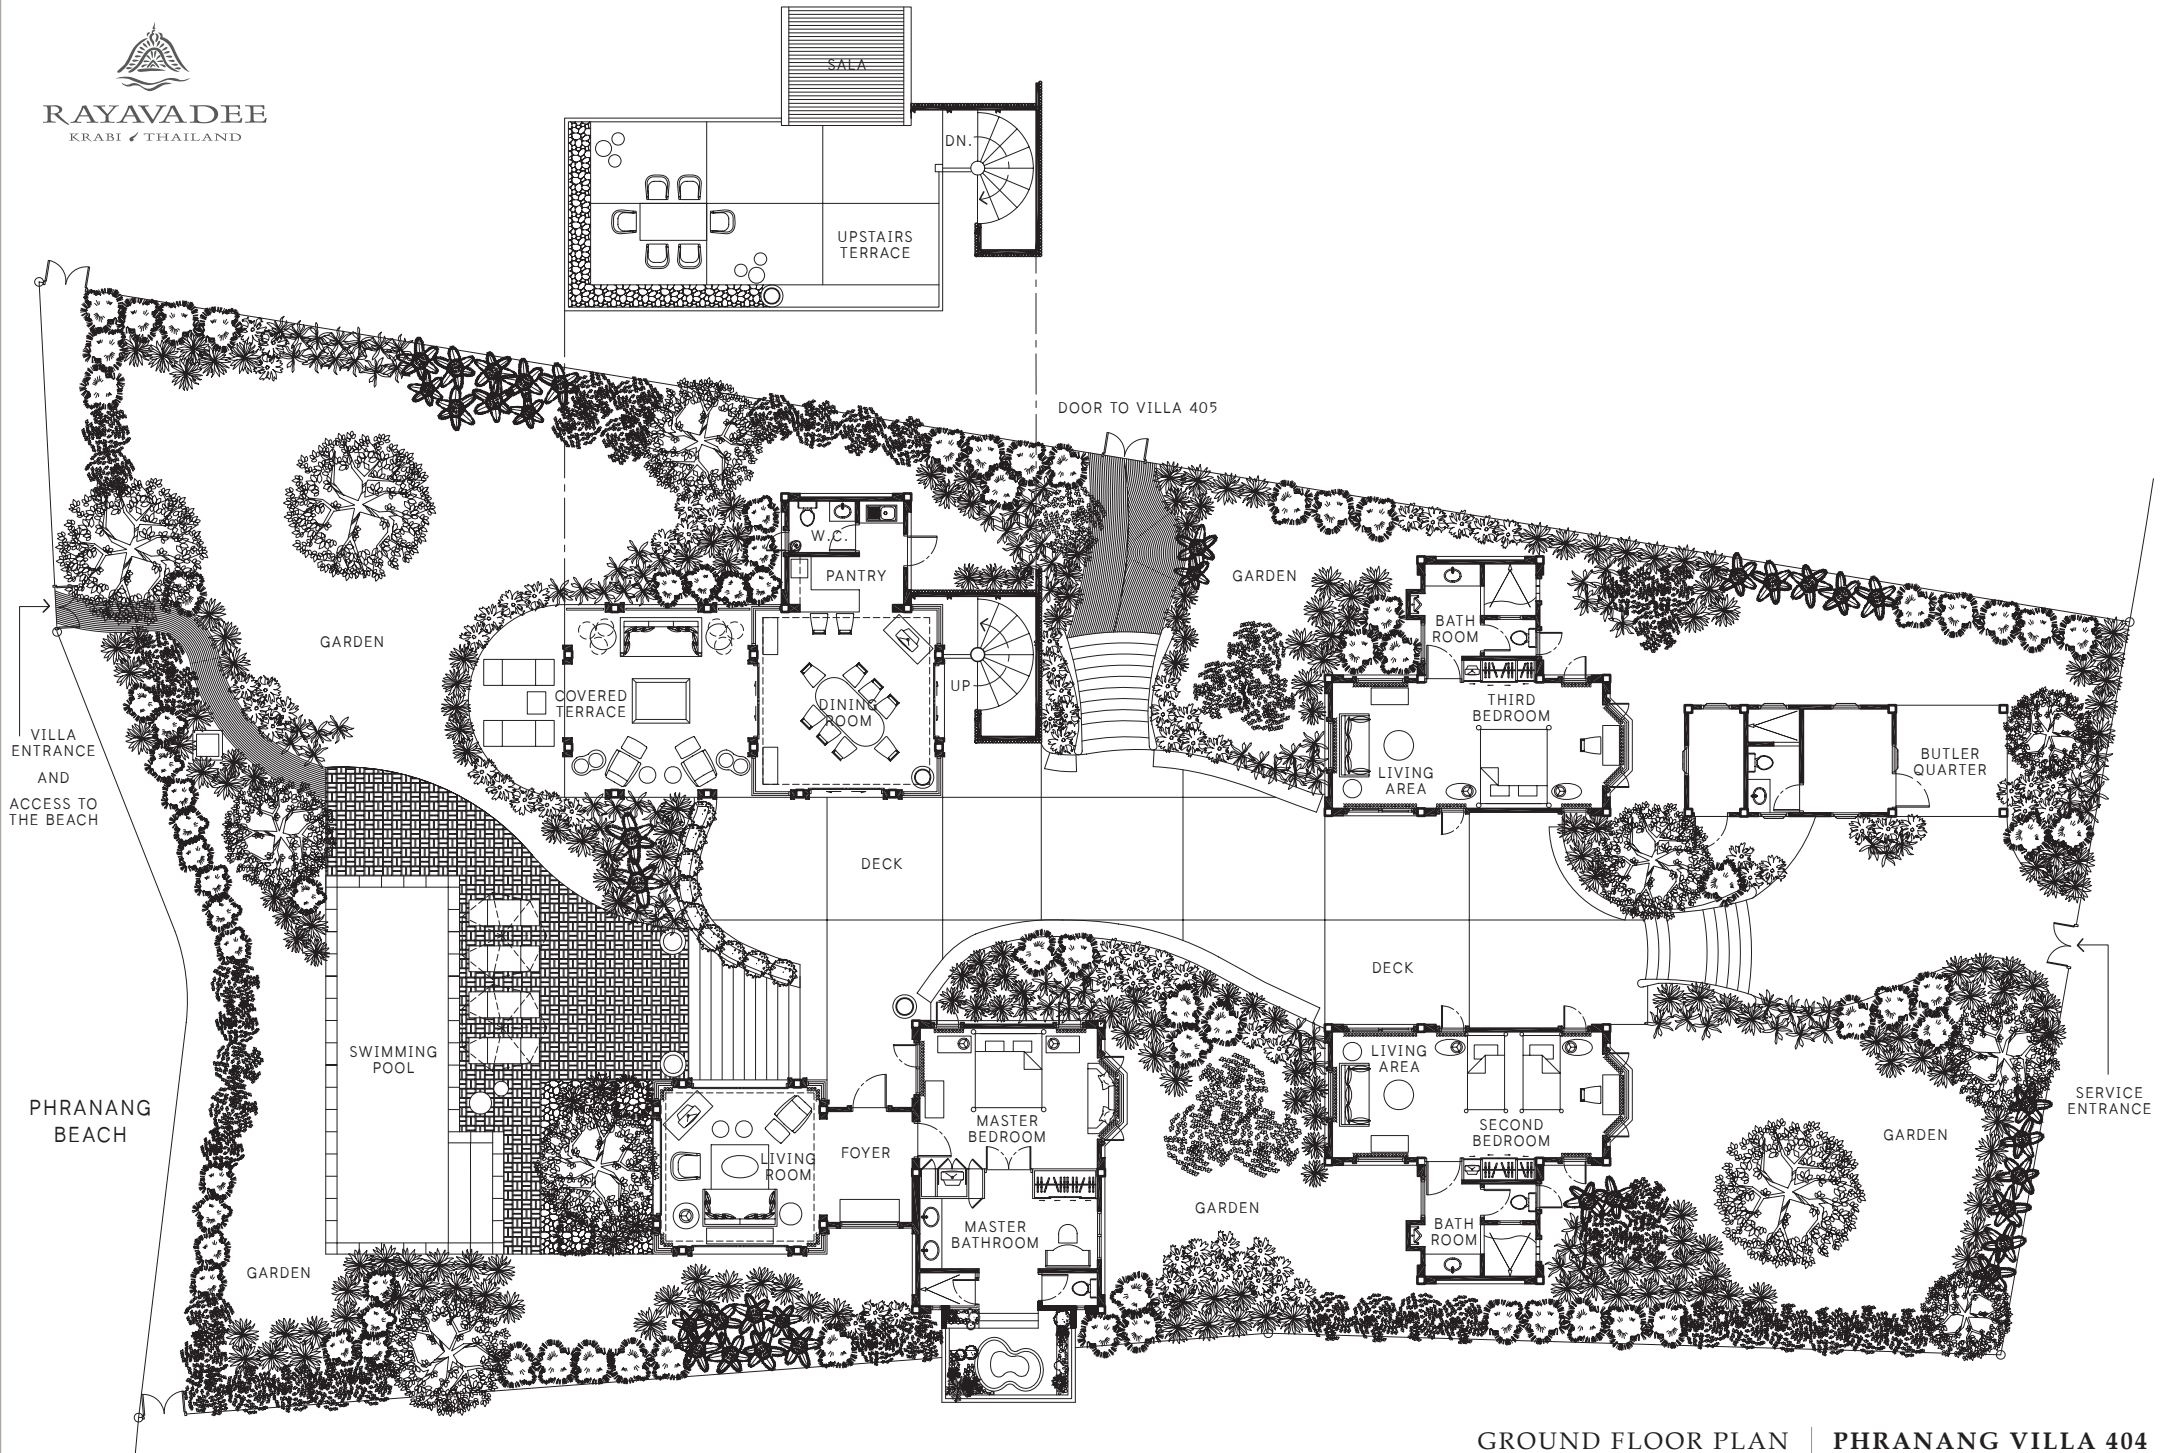

RAYAVADEE
KRABI THAILAND

GROUND FLOOR PLAN | PHRANANG VILLA 404

417 Sq.m.