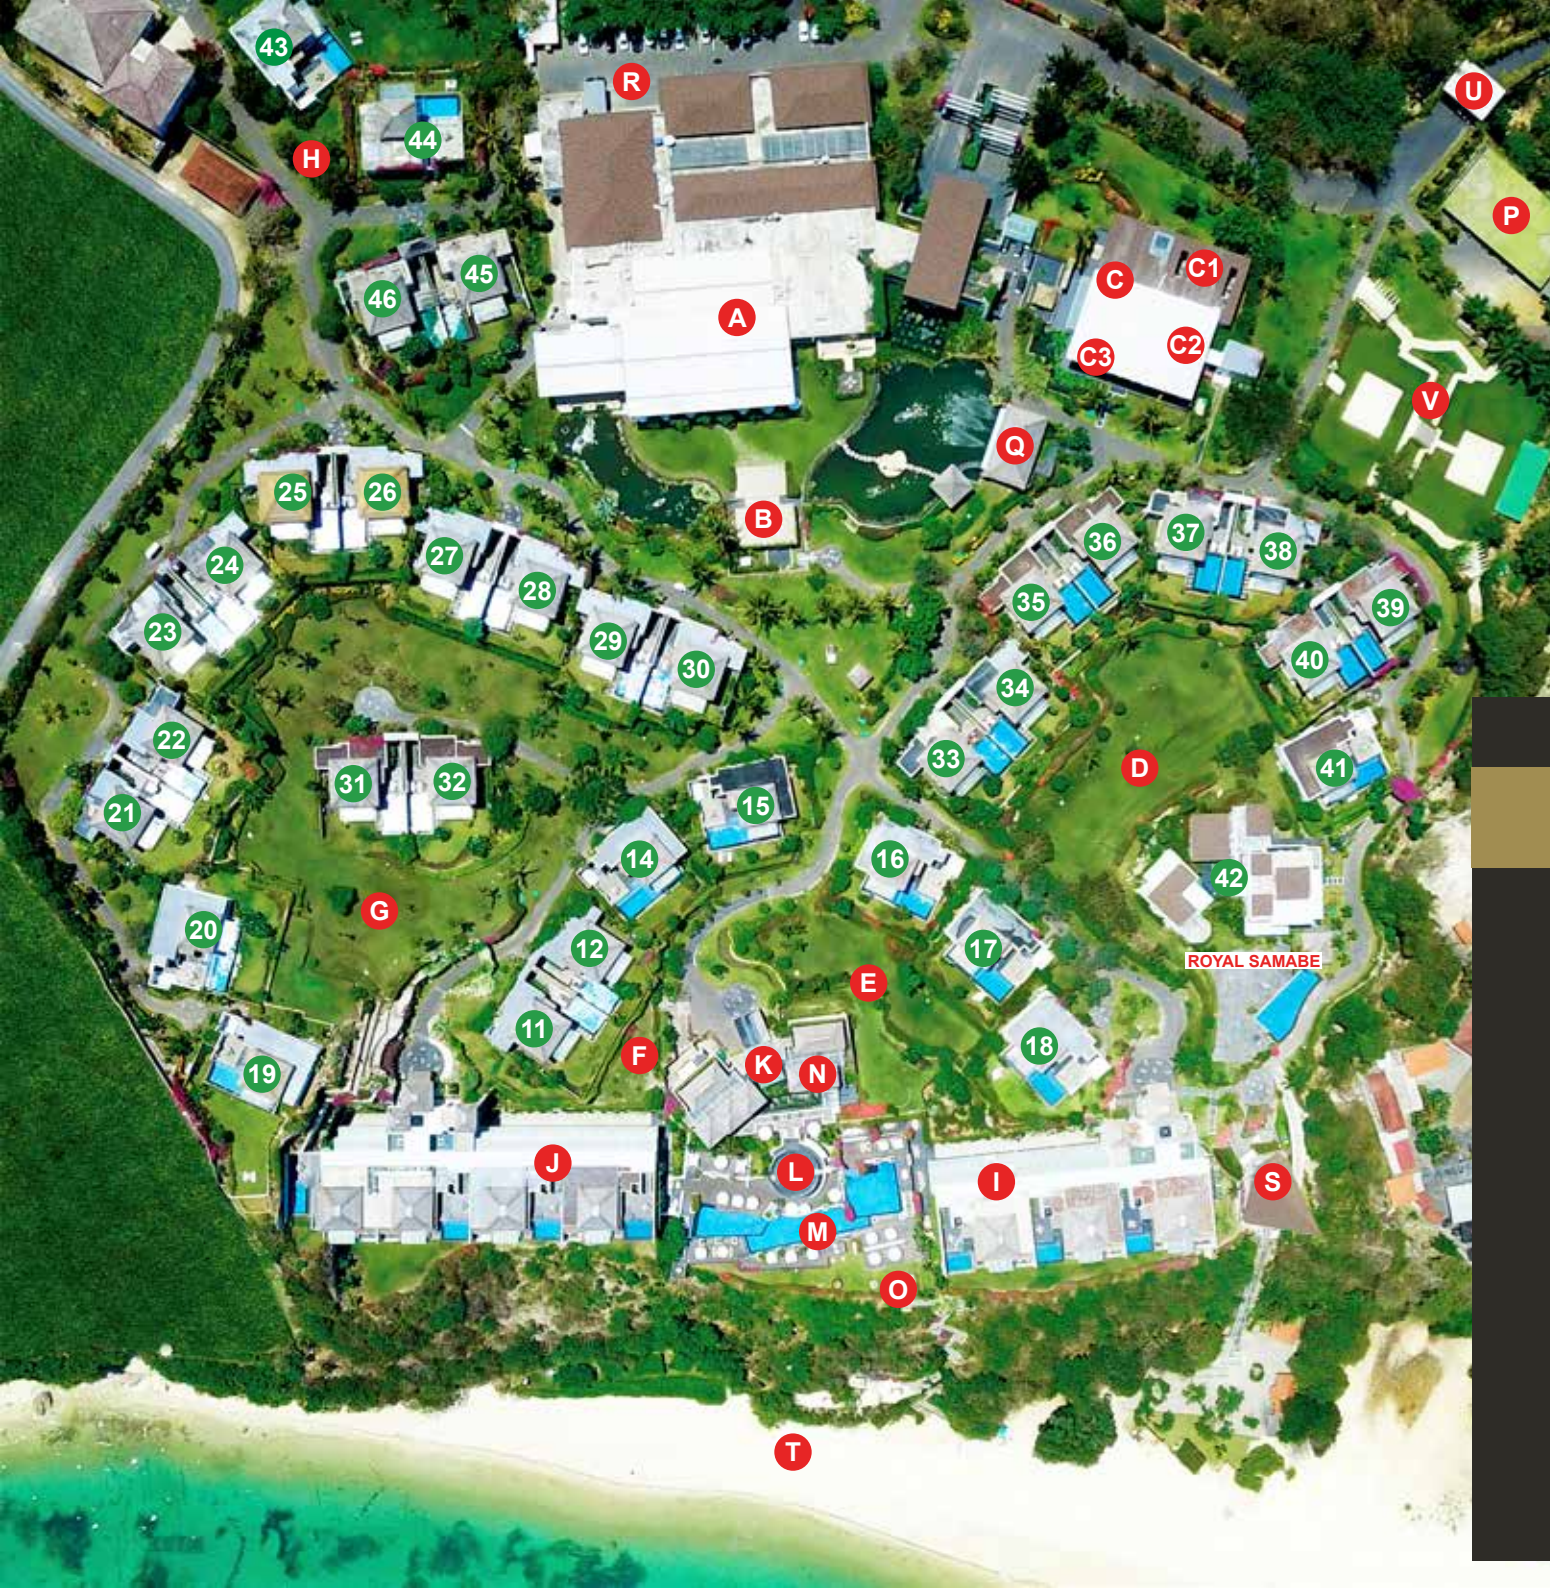

RESORT MAP

Jl. Pura Barong-Barong Sawangan
Nusa Dua 80363, Bali, Indonesia
T: +62 361 846 8633 | F: +62 361 846 8632
www.samabe.com

SAMABE BALI SUITES & VILLAS RESORT MAP

- | | |
|---|--|
| A.
LOBBY AREA
TE.JA.CO
REMPAH-REMPAH
HOSPITALITY LOUNGE | K.
CRYSTAL BLUE |
| B.
STAGE
LUMBA-LUMBA KID'S CLUB | L.
RING OF FIRE |
| C.
C1. GALANGAL SPA
C2. CANANG MEETING ROOM
C3. TIMELESS | M.
MAIN POOL |
| D.
VILLA 33-41
ROYAL RESIDENCE | N.
GYM |
| E.
VILLA 16-18 | O.
WAY TO THE BEACH |
| F.
VILLA 11-15 | P.
MOTORCYCLE PARKING AREA |
| G.
VILLA 19-32 | Q.
WANTILAN COOKING CLASS |
| H.
VILLA 43-46
GM HOUSE
STAFF HOUSE | R.
CAR PARKING AREA |
| I.
EAST SUITES | S.
PEARL CHAPEL
LIFT TO THE BEACH
09:00 - 22:00 HOURS |
| J.
WEST SUITES | T.
OCEAN |
| | U.
ENTRANCE |
| | V.
BARONG BARONG GARDEN |