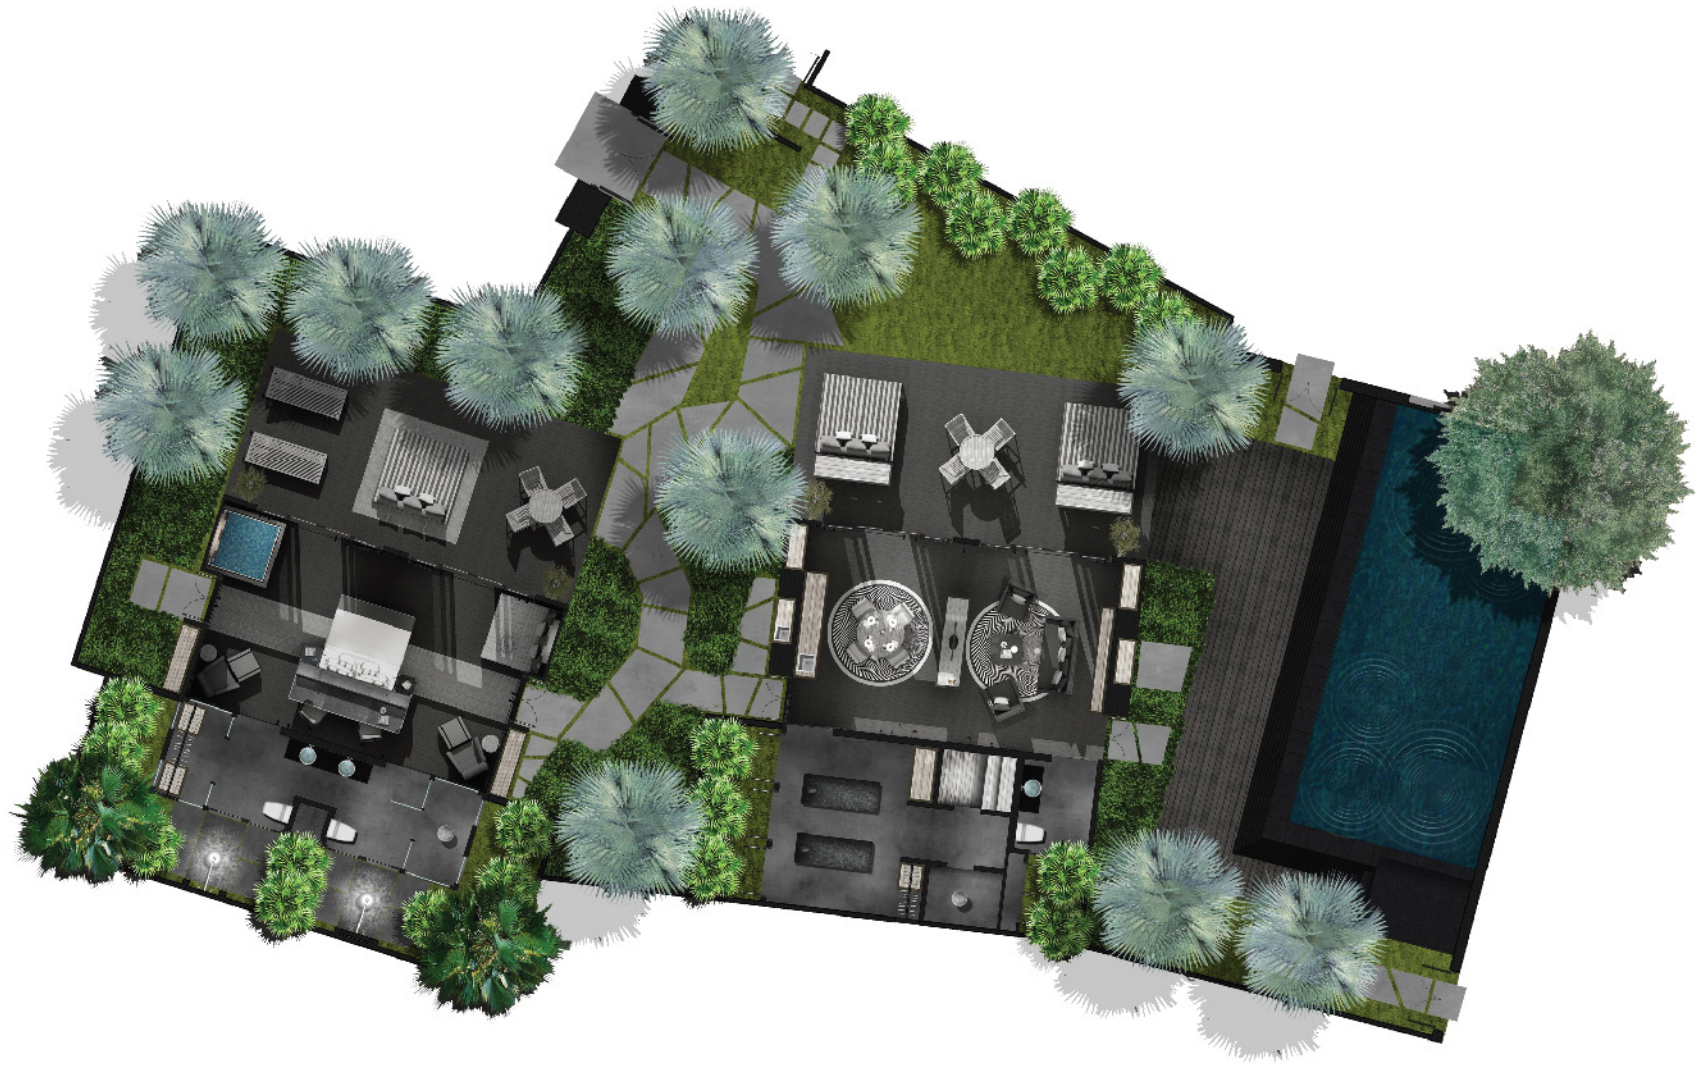

# ONE BEDROOM POOL VILLA

650m<sup>2</sup>

**THE SLATE**  
A PHUKET PEARL RESORT