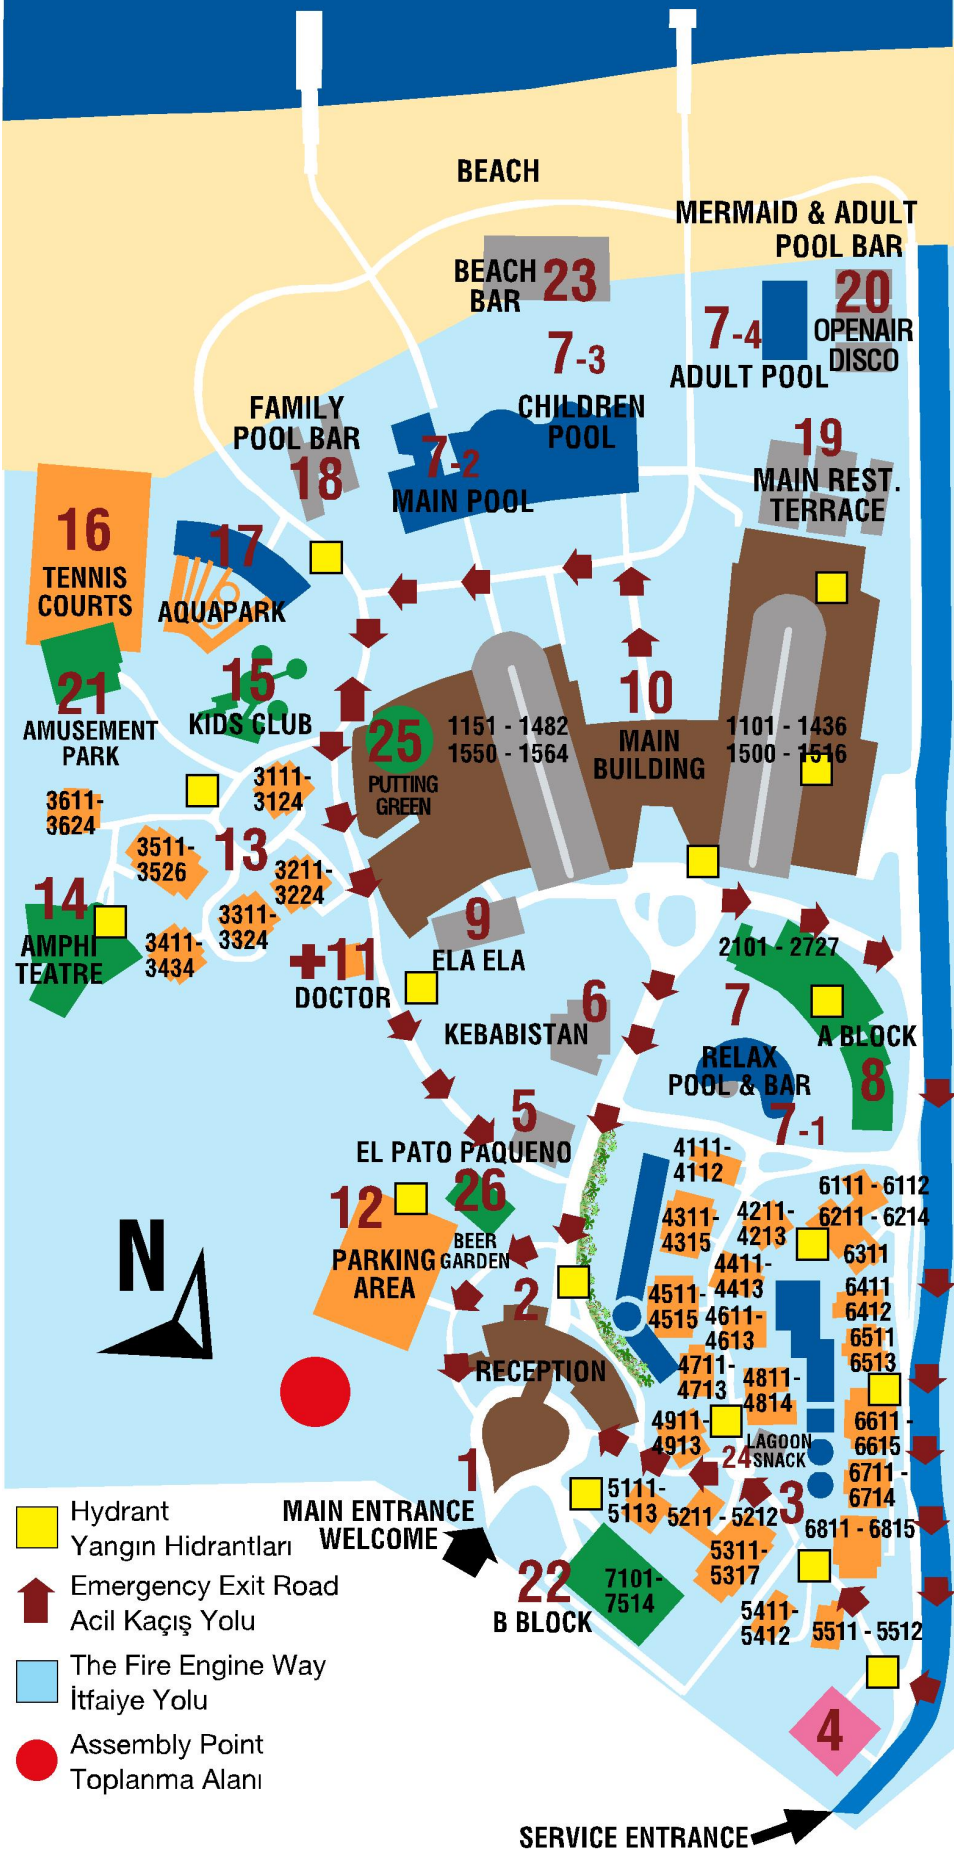

MEDITERRANEAN SEA

MAIN BUILDING

Ground Floor

- Lobby
- Sunset Jazz Bar (Only in Winter)
- Tv Lounge & Library
- Steak House (Only in Summer)
- Voyagelli
- Piano
- Mini Club (Only in Winter)
- Planet Bar
- Shops
- Adult Main Restaurant

Basement

- Patisserie
- China Garden & Teppanyaki
- Underground Disco
- Bowling
- Main Restaurant
- Cinema
- SPA & Wellness
- Conference Hall
- Fitness Center
- Indoor Pool (Heated Only in Winter)
- Shops
- Hair Dresser

- | | |
|------|---|
| 1- | Main Entrance |
| 2- | Reception & Lobby Bar |
| 3- | Laguna Duplex (4111-6815) |
| 4- | Administration Building |
| 5- | El pato Pequeno (Only in Summer) |
| 6- | Kebabistan (Only in Summer) |
| 7- | Relax Bar |
| 7-1- | Relax Pool |
| 7-2- | Main Pool |
| 7-3- | Children Pool |
| 7-4- | Adult Pool (Heated Only in Winter) |
| 8- | A Block (Land View) |
| 9- | Ela Ela (Only in Summer) |
| 10- | Main Building |
| 11- | Doctor |
| 12- | Parking Area |
| 13- | Bungalow (3111-3624) |
| 14- | Amphi Theatre |
| 15- | Kids Club |
| 16- | Tennis Courts |
| 17- | Aquapark |
| 18- | Family Pool Bar |
| 19- | Main Restaurant Terrace |
| 20- | Mermaid & Adult Pool Area (Only in Summer) Openair Disco |
| 21- | Amusement Park |
| 22- | B Block (Gardenside) |
| 23- | Beach Bar & Gözleme |
| 24- | Lagoon Snack (Only in Summer) |
| 25- | Putting Green |
| 26- | Beer Garden |