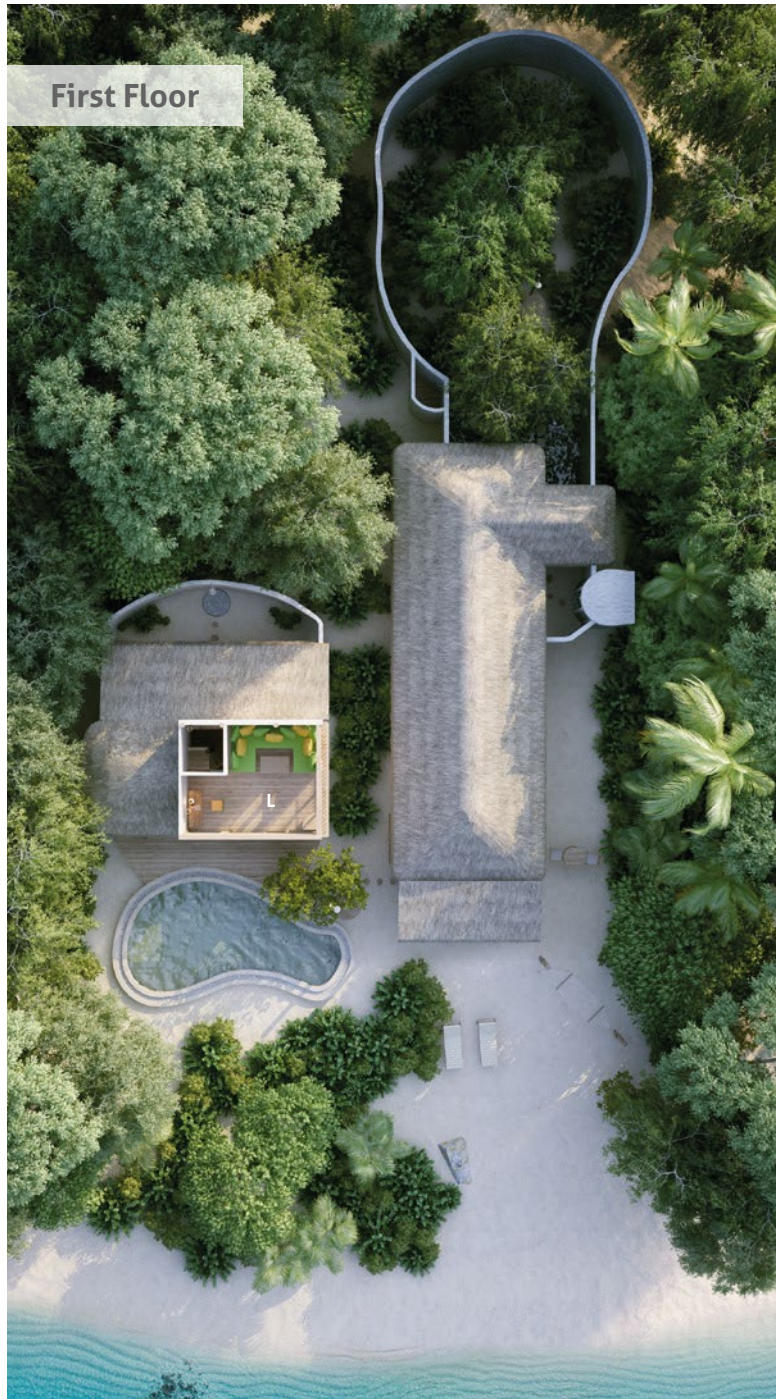

Ground Floor

First Floor

2 Bedroom Soneva Fushi Villa Suite with Pool

Two bedrooms

Total area 285 sqm. / 3,067 sq.ft.
Max Occupancy – four adults
and two children

- A Entrance
- B Pool
- C Daybed
- D Master Living Room
- E Dressing Room
- F Sauna
- G Master Bathroom
- H Outdoor Bathroom
- I Gym and Spa
- J Guest Bedroom
- K Guest Bathroom
- L Guest Living Room