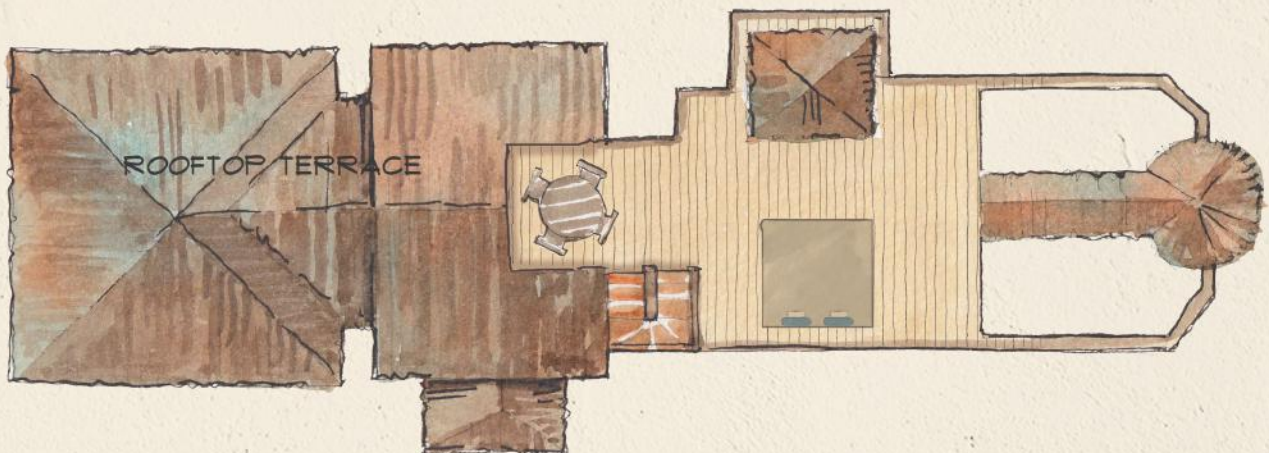

# VILLA SUITE

Villa Size: 210 sqm

FIRST LEVEL

TERRACE