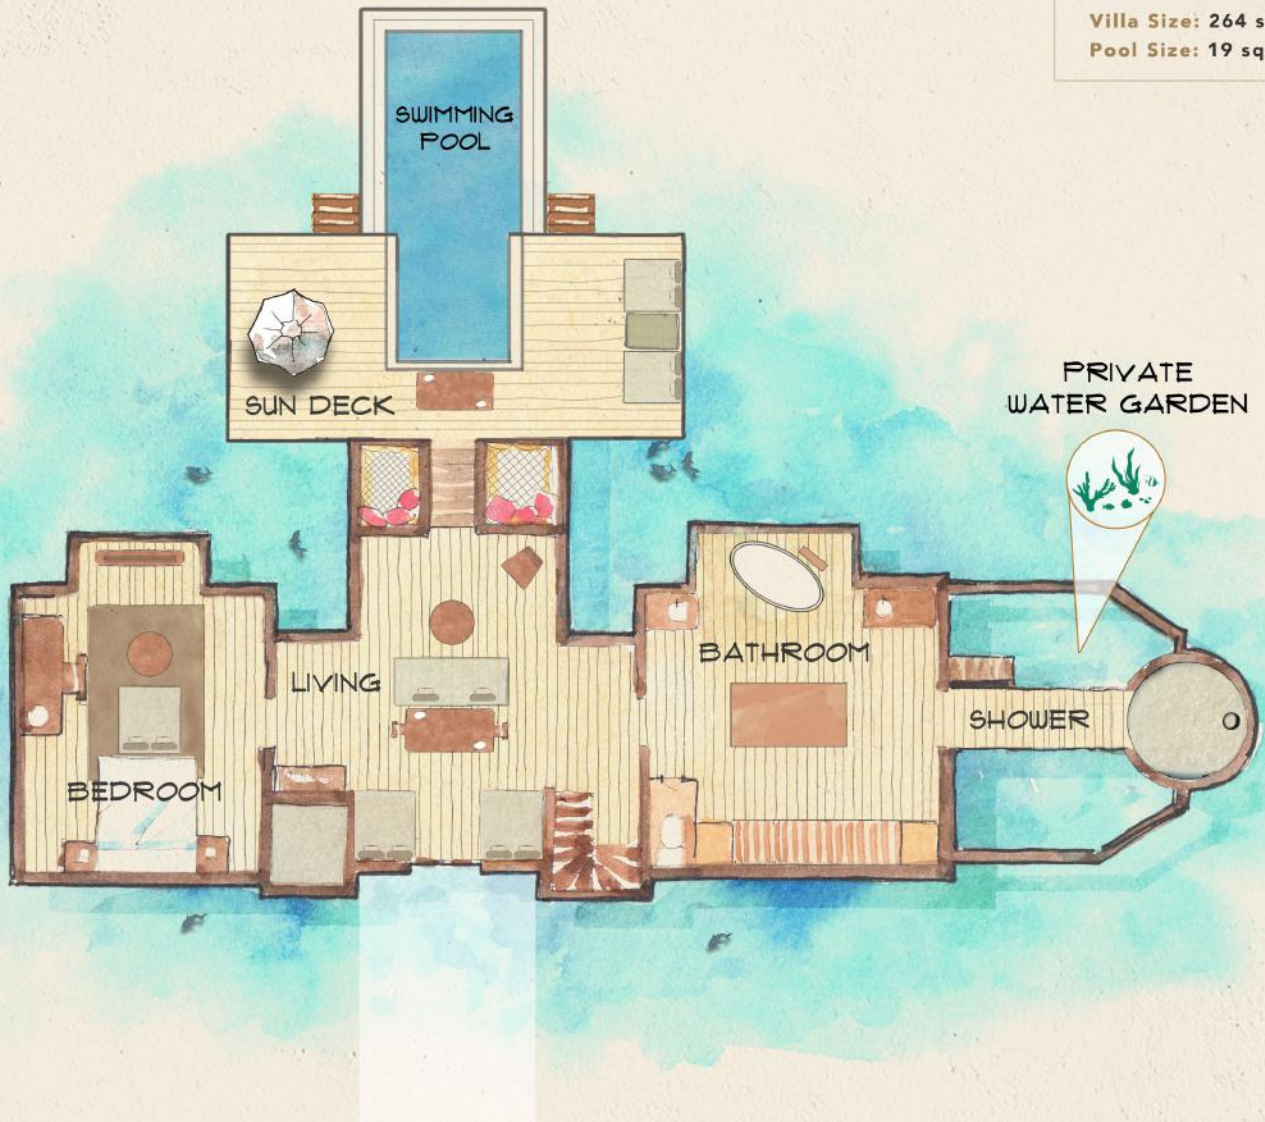

VILLA SUITE WITH POOL

Villa Size: 264 sqm
Pool Size: 19 sqm

FIRST LEVEL

TERRACE