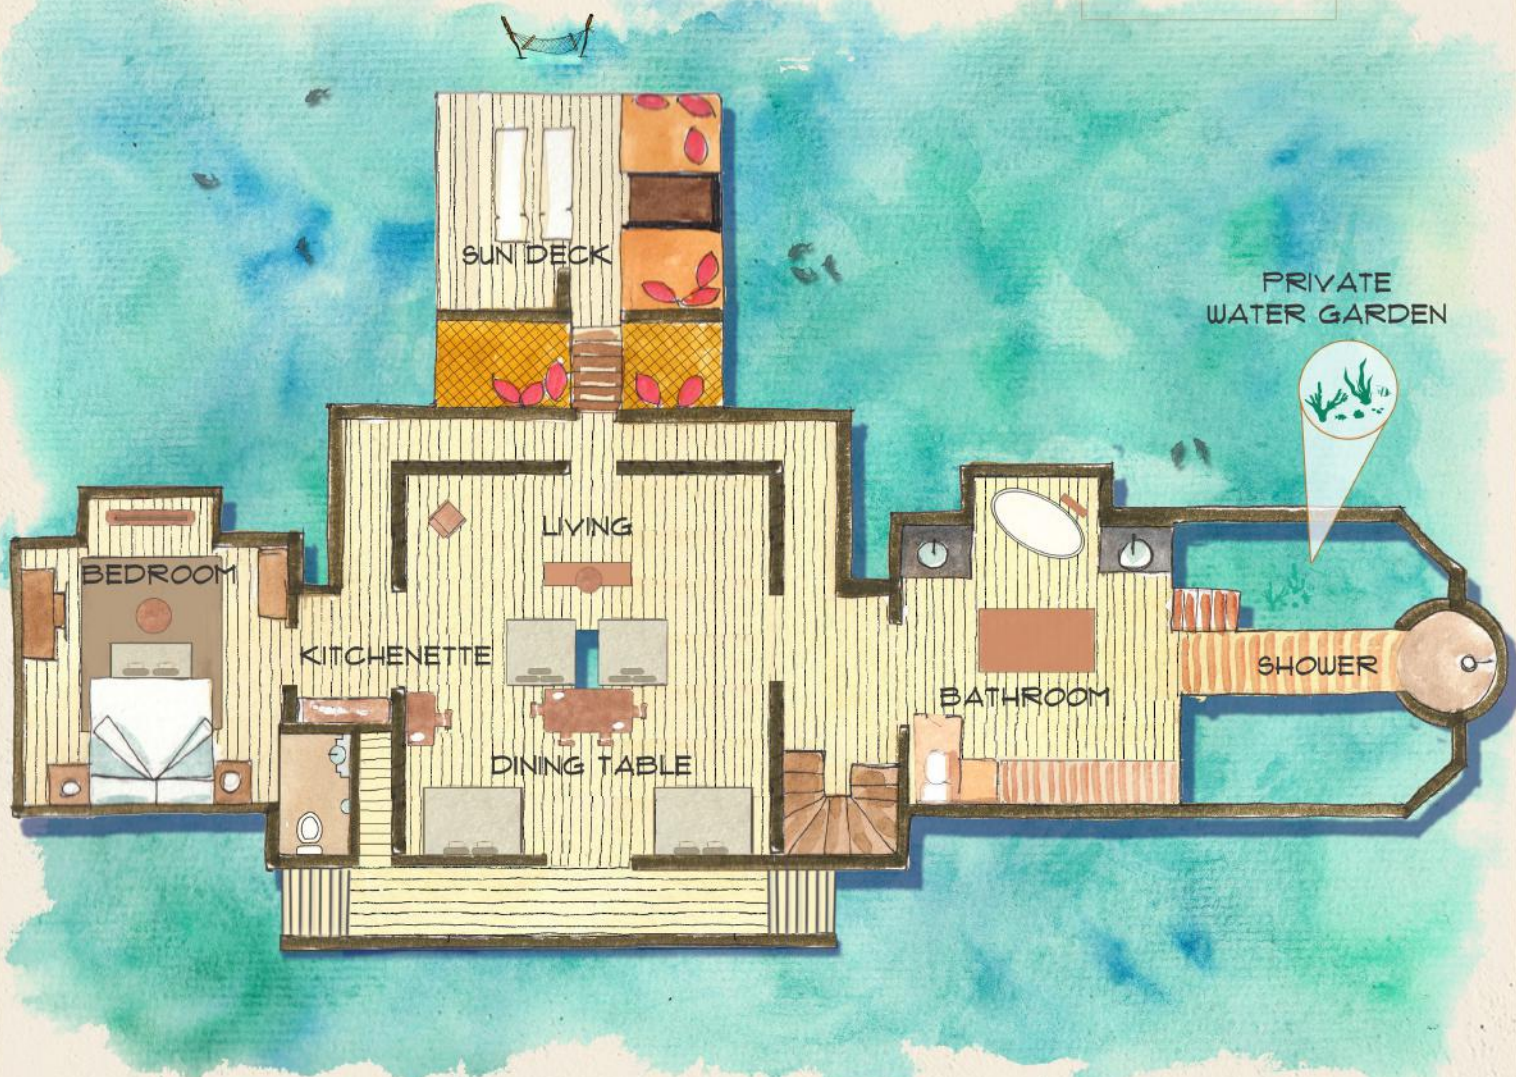

# CRUSOE RESIDENCE

Villa Size: 250 sqm

FIRST LEVEL

TERRACE