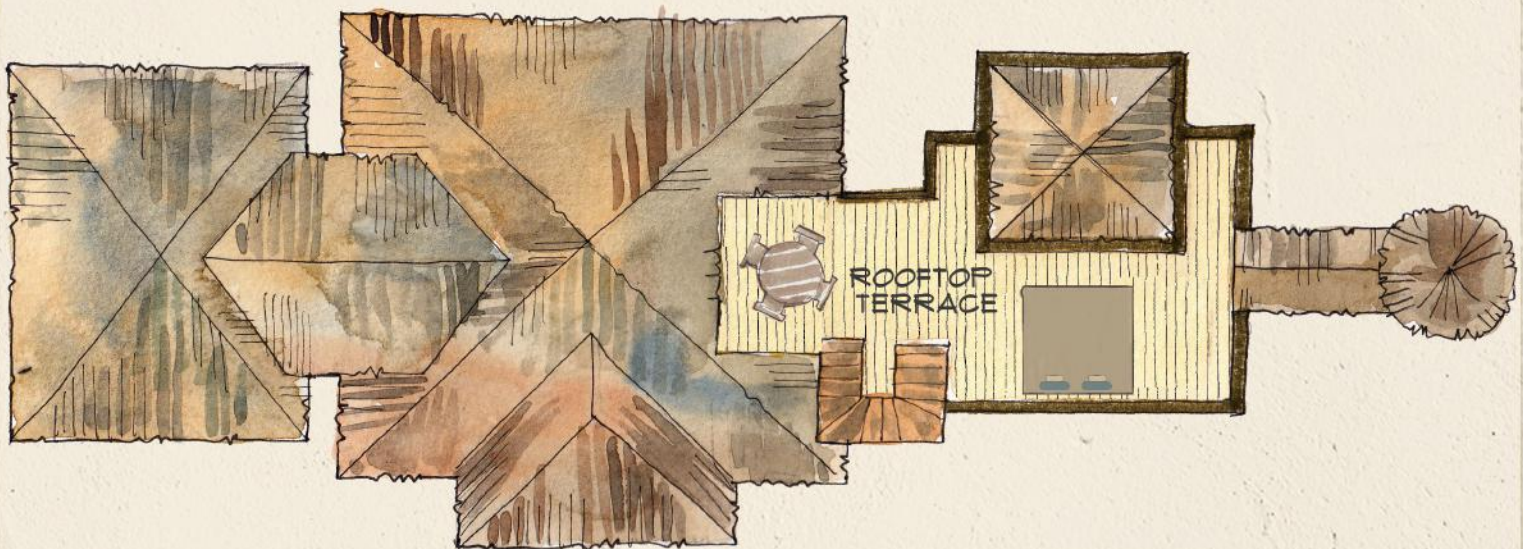

# CRUSOE RESIDENCE

Villa Size: 250 sqm

FIRST LEVEL

TERRACE