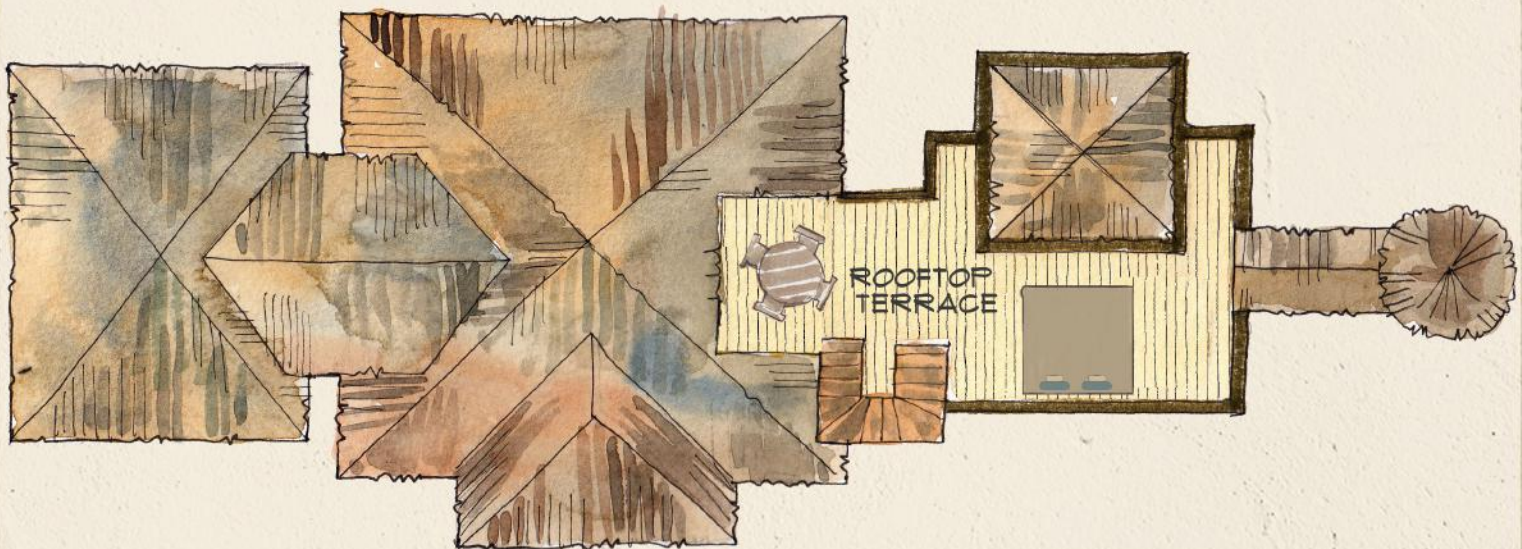

GILI LAGOON RESIDENCE

Villa Size: 250 sqm

FIRST LEVEL

TERRACE