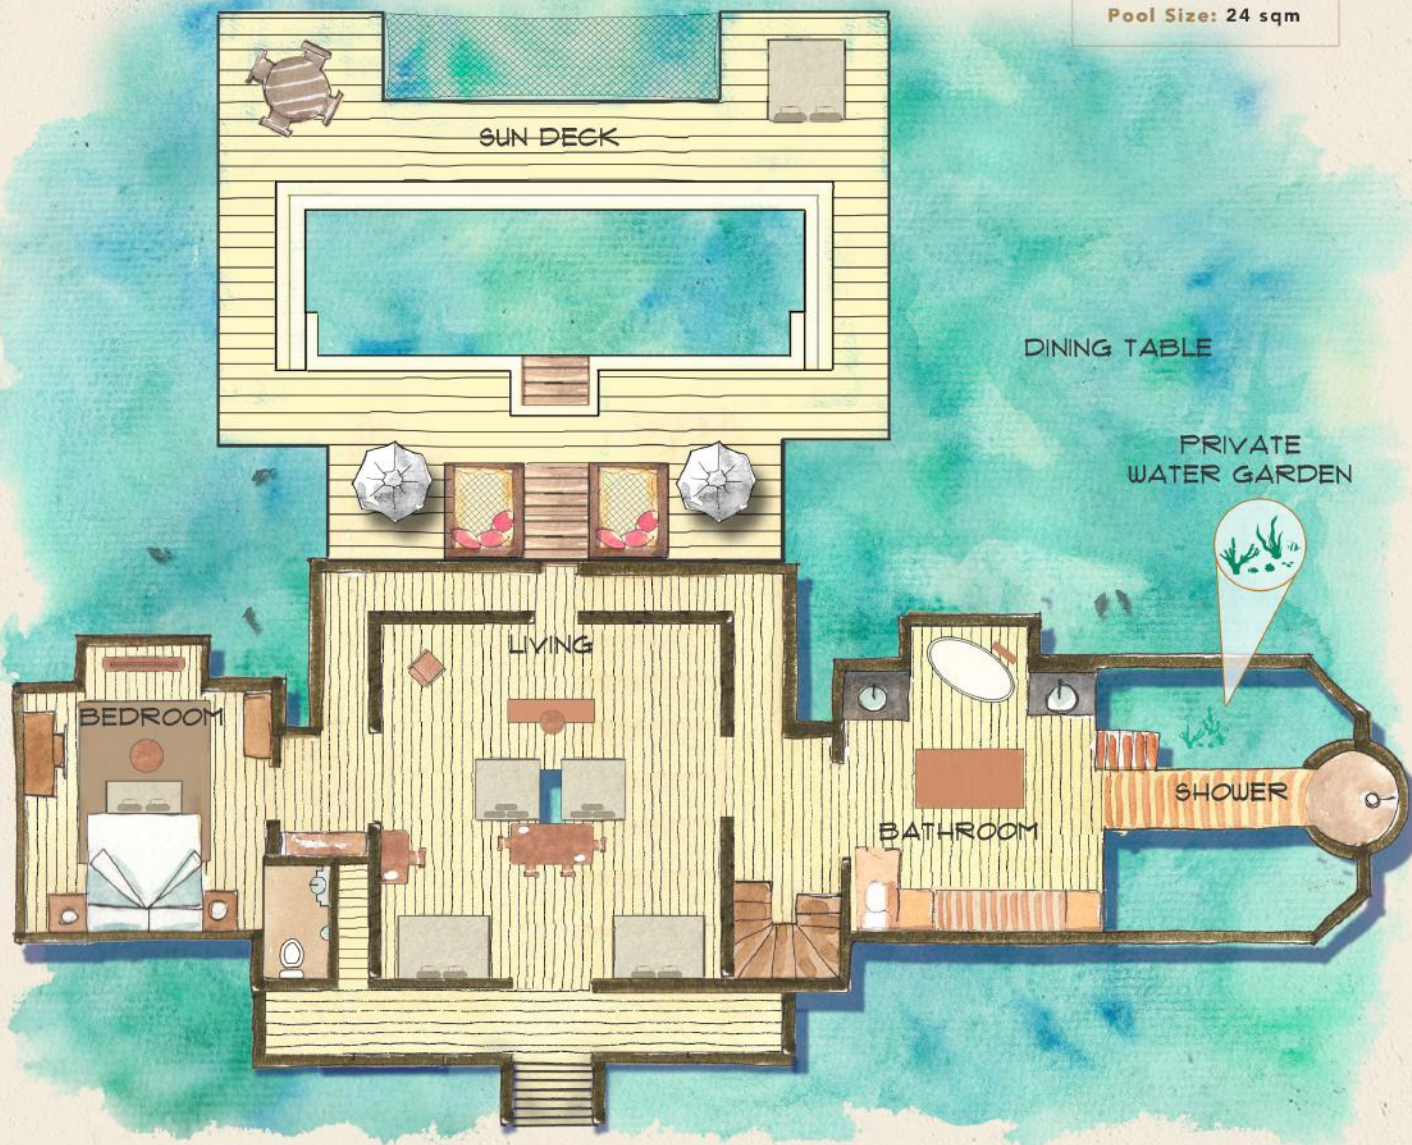

RESIDENCE WITH POOL

Villa Size: 374 sqm
Pool Size: 24 sqm

FIRST LEVEL

TERRACE