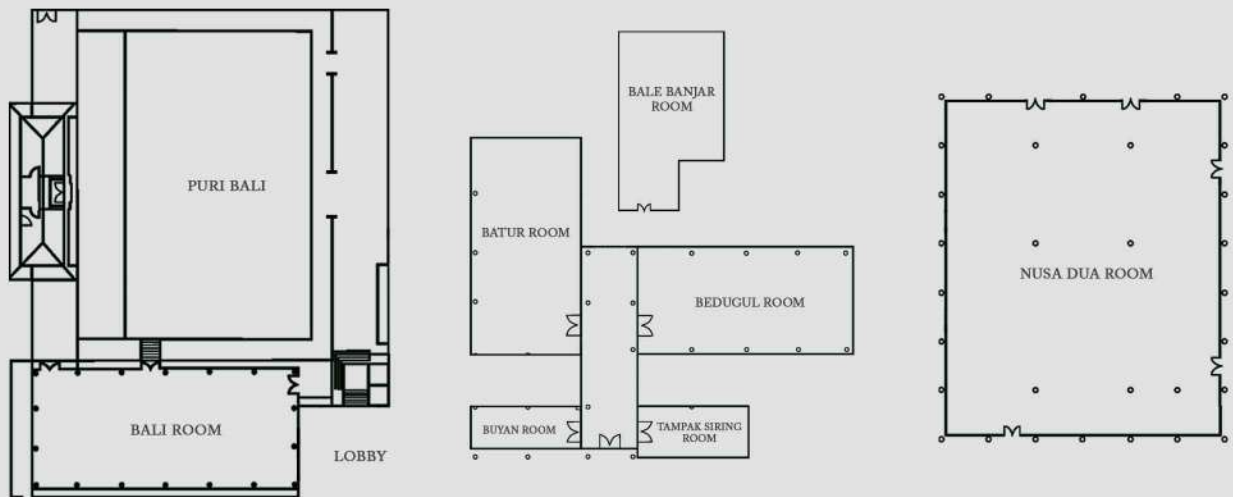

Meeting room measurements and capacities

MEETING ROOM MEASUREMENTS AND CAPACITIES

MEETING ROOMS	Sq. Mts	Sq. Ft	HEIGHT	DIMENSIONS	COCKTAIL	THEATER	CLASSROOM	BANQUET	BOARDROOM	U SHAPE
BALI ROOM	•	•	OPENING CEILING	12 x 12	250	250	150	150	120	100
BATUR ROOM	•	•	2.7	15.5 x 8 x 2.7	100	70	60	60	60	40
BEDUGUL ROOM	•	•	2.7	15.5 x 8 x 2.7	100	70	60	60	60	40
BUYAN ROOM	•	•	2.7	3.75 x 8 x 2.7	•	•	•	•	•	15
TAMPAK SIRING ROOM	•	•	2.7	3.7 x 8 x 2.7	•	•	•	•	•	15
BALE BANJAR	•	•	3.15	13.5 x 7.5 x 3.15	60	50	30	40	40	25
NUSA DUA ROOM	•	•	3.65	24 x 28 x 3.65	400	350	200	250	250	60