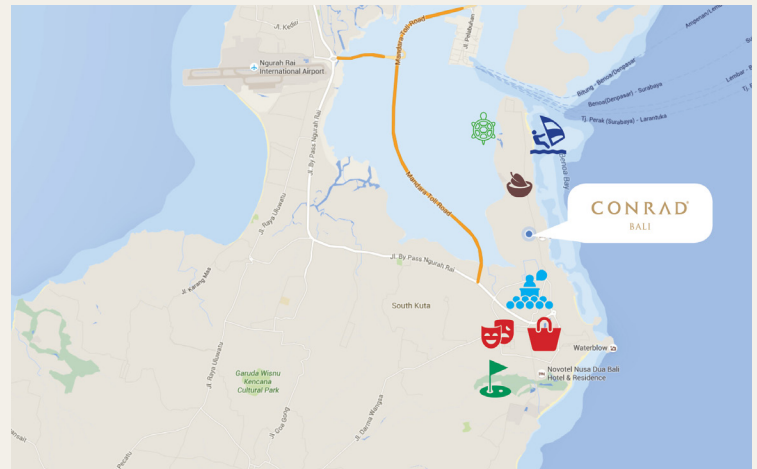

Capacities are subject to setup needs.

DOWNLOAD CONRAD CONCIERGE APP

<http://conradhotels.com/concierge>

"We invite you to discover personal luxury at your fingertips before and during your stay with the Conrad Concierge mobile application. Whether it's selecting your preferred bath amenities or ordering your dinner to be ready just as you arrive, the Conrad Concierge app gives you the freedom to customize the details of your stay in advance. Visit the Google Play or App Store to download to your smartphone or tablet and experience the difference between walking into a hotel room and arriving in your room. That's the luxury of being yourself."

- Convention Center
- Water Sport
- Bali Golf
- Nusa Dua Bali Shopping Gallery
- Bumbu Bali Cooking Class
- Turtle Island
- Devdan Theater