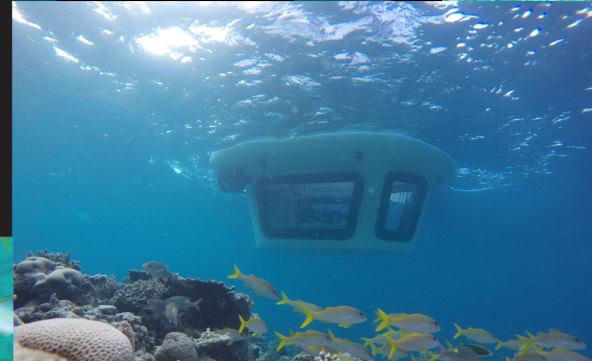

HIDEAWAY

BEACH RESORT & SPA
DHONAKULHI MALDIVES

Penguin Journey - 30 minutes
- Day time @ \$95++ per adult
- Night time @ \$120++ per adult
- Day or Night @ \$50++ per child

Penguin Explorer - 60 minutes
- \$360++ per couple (additional person \$60++)
- \$640++ for 4 persons (additional person \$60++)
- \$55++ per child