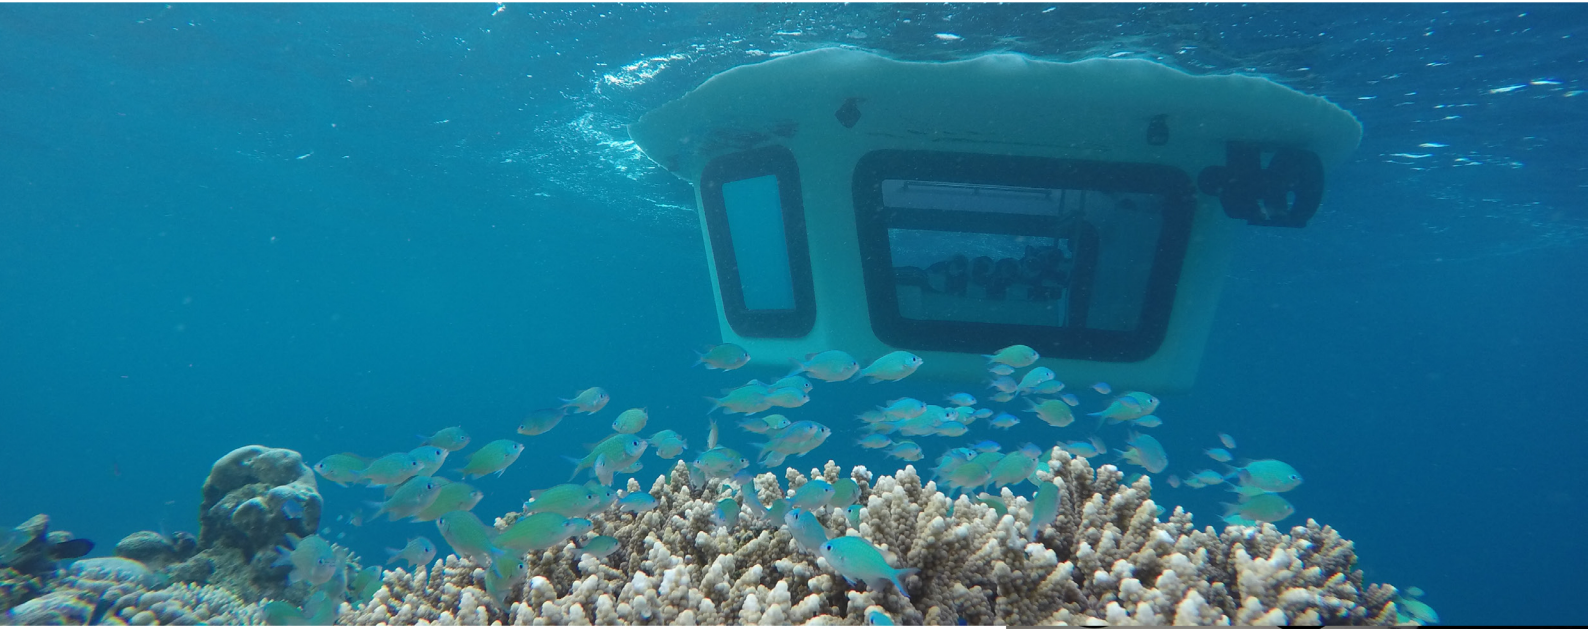

HIDEAWAY

BEACH RESORT & SPA
DHONAKULHI MALDIVES

Penguin Journey - 30 minutes
- Day time @ \$95++ per adult
- Night time @ \$120++ per adult
- Day or Night @ \$50++ per child

Penguin Explorer - 60 minutes
- \$360++ per couple (additional person \$60++)
- \$640++ for 4 persons (additional person \$60++)
- \$55++ per child